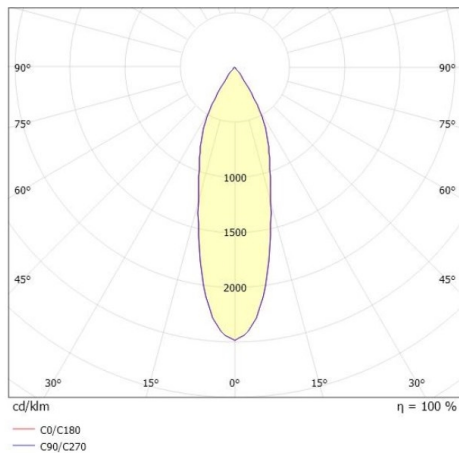

DASH 2

599-105010424040

DASH 2 SD SURFACE MOUNTED SPOTLIGHT made of aluminium, grey, similar to RAL 9006, high-efficiently vacuum deposited aluminium reflector beam 40°, accessoire: glass, light output direct, UGR <19, swiveling 350°, tilting 90°, with converter, dimmability: not dimmable, adapter/ceiling base grey, IP20

DRAWING

TECHNICAL DETAILS

System perform. [W]	10
Bulb type	LED
Luminous flux [lm]	580
Colour temp. [K]	4000K
CRI	>90
UGR	<19
Optics	vacuum deposited aluminium reflector
Designer	INHOUSE
Converter	with converter
Dimming	not dimmable
Light output	direct
Beam angle [°]	40°
Voltage [V]	220-240V 50/60Hz
Material	aluminium
Length [mm]	80
Height [mm]	179
Diameter [mm]	67
IP protection class	IP20
Voltage class	protection cl. I
Shock resistance	IK01
Net weight [kg]	1,08
Colour lamp	grey
RAL	9006
Colour adapter/ceiling base	grey
EAN-Number	9010506800876
Lifetime [h]	L80 B10 20 000
Energy efficiency cl.	G
No. of luminaires B16A	200

LIGHT DISTRIBUTION CURVE

The values are rated values. Power and luminous flux are initially subject to a tolerance of +/- 10%. Colour temperature tolerance: +/- 150 K. The values apply to an ambient temperature of 25°C unless otherwise specified.