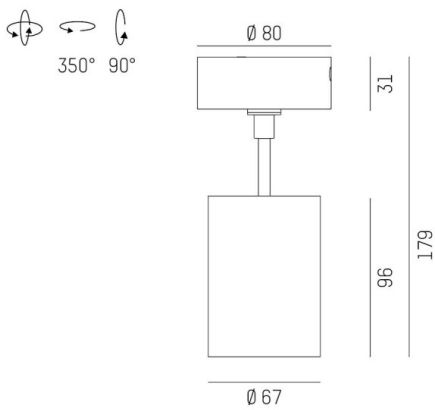

DASH 2

599-105010424040

DASH 2 SD SURFACE MOUNTED SPOTLIGHT made of aluminium, grey, similar to RAL 9006, high-efficiently vacuum deposited aluminium reflector beam 40°, accessoire: glass, light output direct, UGR <19, swiveling 350°, tilting 90°, with converter, dimmability: not dimmable, adapter/ceiling base grey, IP20

DRAWING

TECHNICAL DETAILS

System perform. [W]	10
Bulb type	LED
Luminous flux [lm]	580
Colour temp. [K]	4000K
CRI	>90
UGR	<19
Optics	vacuum deposited aluminium reflector
Designer	INHOUSE
Converter	with converter
Dimming	not dimmable
Light output	direct
Beam angle [°]	40°
Voltage [V]	220-240V 50/60Hz
Material	aluminium
Length [mm]	80
Height [mm]	179
Diameter [mm]	67
IP protection class	IP20
Voltage class	protection cl. I
Shock resistance	IK01
Net weight [kg]	1,08
Colour lamp	grey
RAL	9006
Colour adapter/ceiling base	grey
EAN-Number	9010506800876
Lifetime [h]	L80 B10 20 000
Energy efficiency cl.	G
No. of luminaires B16A	200

LIGHT DISTRIBUTION CURVE

The values are rated values. Power and luminous flux are initially subject to a tolerance of +/- 10%. Colour temperature tolerance: +/- 150 K. The values apply to an ambient temperature of 25°C unless otherwise specified.