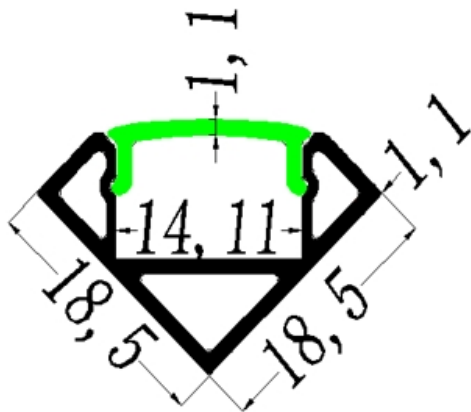

MINI CORNER PROFIL

600-1a209w

MINI CORNER AUFBAU LED STRIP PROFILE made of aluminium, white, similar to RAL 9016, dimmability: not dimmable, IP20

DRAWING

TECHNICAL DETAILS

Dimming	not dimmable
Material	aluminium
Length [mm]	2000
Width [mm]	18,5
Height [mm]	18,5
IP protection class	IP20
Net weight [kg]	0,15
Colour lamp	white
RAL	9016

LIGHT DISTRIBUTION CURVE

The values are rated values. Power and luminous flux are initially subject to a tolerance of +/- 10%. Colour temperature tolerance: +/- 150 K. The values apply to an ambient temperature of 25°C unless otherwise specified.