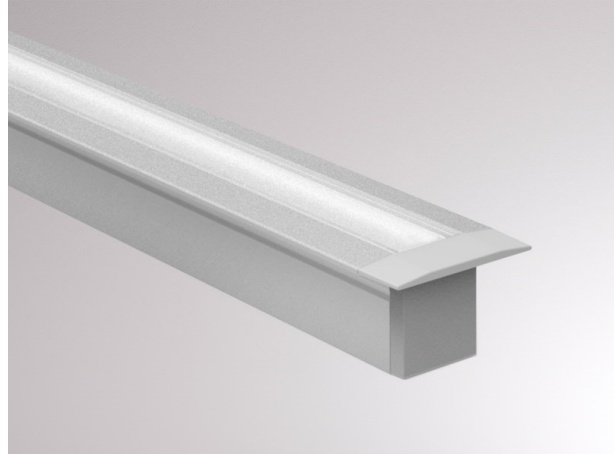

MINI 10 PROFIL

600-1eek201b

DRAWING

TECHNICAL DETAILS

Dimming	not dimmable
Material	synthetic
Length [mm]	6
Width [mm]	18
Height [mm]	13
IP protection class	IP20
Net weight [kg]	0,00
Colour lamp	black
EAN-Number	9010506619027