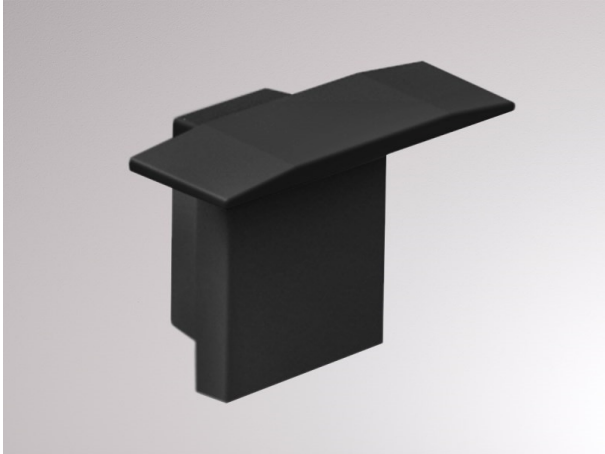

MINI 10 PROFIL

600-1eek201b

DRAWING

TECHNICAL DETAILS

Dimming	not dimmable
Material	synthetic
Length [mm]	6
Width [mm]	18
Height [mm]	13
IP protection class	IP20
Net weight [kg]	0,00
Colour lamp	black
EAN-Number	9010506619027