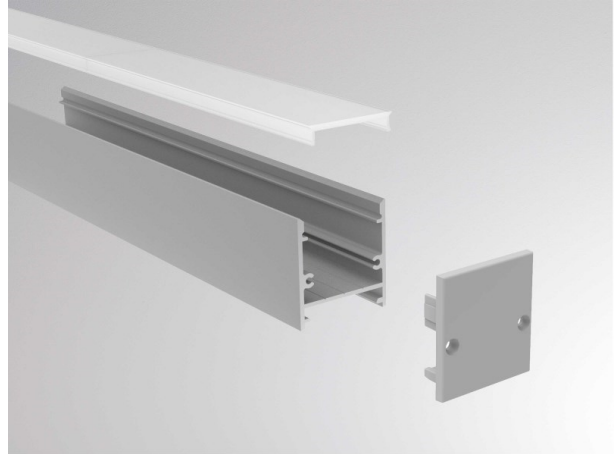

## MAXI PROFIL

600-aeK205b

DRAWING

## TECHNICAL DETAILS

|                     |               |
|---------------------|---------------|
| Dimming             | not dimmable  |
| Material            | synthetic     |
| IP protection class | IP20          |
| Net weight [kg]     | 0,01          |
| Colour lamp         | black         |
| EAN-Number          | 9010506037227 |