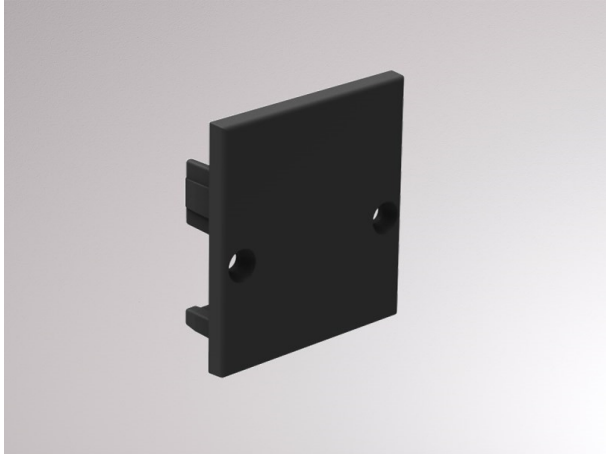

## MAXI PROFIL

600-aeK205b

DRAWING

## TECHNICAL DETAILS

|                     |               |
|---------------------|---------------|
| Dimming             | not dimmable  |
| Material            | synthetic     |
| IP protection class | IP20          |
| Net weight [kg]     | 0,01          |
| Colour lamp         | black         |
| EAN-Number          | 9010506037227 |