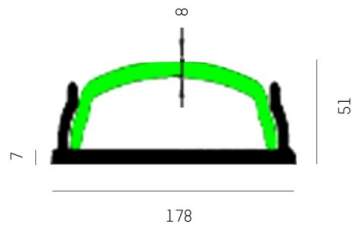

## FLEX PROFIL

600-c212

## DRAWING

## TECHNICAL DETAILS

Optics	PMMA diffuser
Dimming	not dimmable
Material	synthetic
Length [mm]	2000
IP protection class	IP20
Net weight [kg]	0,04
Colour of glass/shade	satined
EAN-Number	9010506683721

## LIGHT DISTRIBUTION CURVE

The values are rated values. Power and luminous flux are initially subject to a tolerance of +/- 10%. Colour temperature tolerance: +/- 150 K. The values apply to an ambient temperature of 25°C unless otherwise specified.