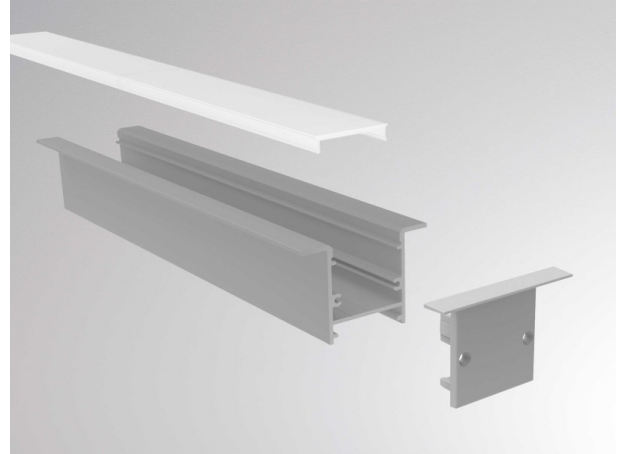

## MAXI PROFIL

600-e205b

MAXI EINBAU LED STRIP PROFILE made of aluminium, black, similar to RAL 9005, dimmability: not dimmable, IP20

## DRAWING

## TECHNICAL DETAILS

Dimming	not dimmable
Material	aluminium
Length [mm]	2000
Width [mm]	37
Height [mm]	25
Ceiling cutout [mm]	24mm x L-3mm
Recess depth [mm]	40
IP protection class	IP20
Net weight [kg]	0,66
Colour lamp	black
RAL	9005
EAN-Number	9010506028041