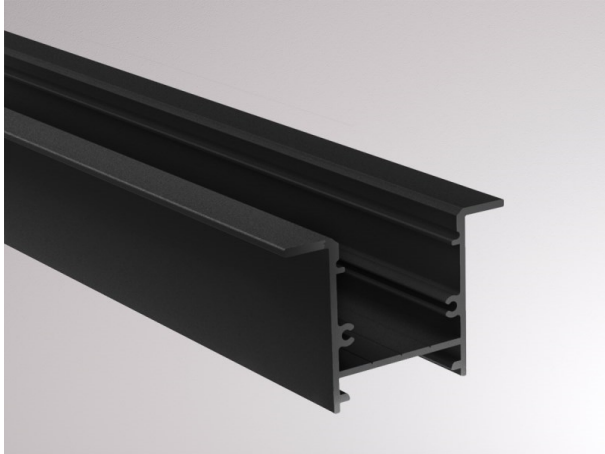

## MAXI PROFIL

600-e205b

MAXI EINBAU LED STRIP PROFILE made of aluminium, black, similar to RAL 9005, dimmability: not dimmable, IP20

## TECHNICAL DETAILS

Dimming	not dimmable
Material	aluminium
Length [mm]	2000
Width [mm]	37
Height [mm]	25
Ceiling cutout [mm]	24mm x L-3mm
Recess depth [mm]	40
IP protection class	IP20
Net weight [kg]	0,66
Colour lamp	black
RAL	9005
EAN-Number	9010506028041