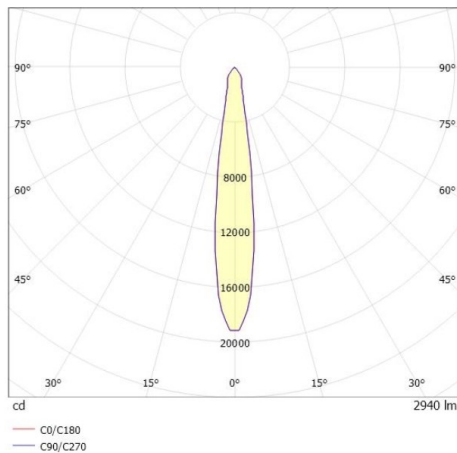

SHOP STAR LEAN

608-003010224040v2

SHOPSTAR LEAN TRACK TRACK SPOTLIGHT WITH 3 PH ADAPTER made of aluminium, grey, similar to RAL 9006, high-efficiently vacuum deposited aluminium reflector beam 15°, light output direct, swiveling 350, tilting 90, with converter, max. 700mA, dimmability: not dimmable, adapter/ceiling base grey, IP20

DRAWING

TECHNICAL DETAILS

System perform. [W]	27
Bulb type	LED
Luminous flux [lm]	2940
Current sec. [mA]	700
Colour temp. [K]	4000K
CRI	>90
Optics	vacuum deposited aluminium reflector
Designer	INHOUSE
Converter	with converter
Dimming	not dimmable
Light output	direct
Beam angle [°]	15°
Voltage [V]	220-240V 50/60Hz
Material	aluminium
Length [mm]	228
Height [mm]	150
Diameter [mm]	95
IP protection class	IP20
Voltage class	protection cl. II
Net weight [kg]	0,95
Colour lamp	grey
RAL	9006
Colour adapter/ceiling base	grey
EAN-Number	9010870128996
Lifetime [h]	L80 B10 50 000
Energy efficiency cl.	D
No. of luminaires B16A	36

LIGHT DISTRIBUTION CURVE

The values are rated values. Power and luminous flux are initially subject to a tolerance of +/- 10%. Colour temperature tolerance: +/- 150 K. The values apply to an ambient temperature of 25°C unless otherwise specified.