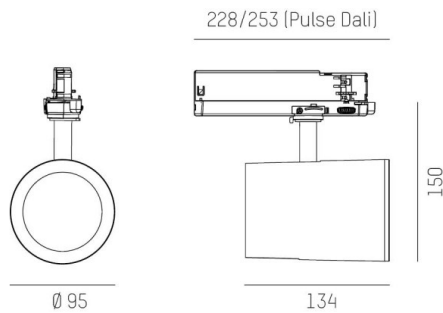

SHOP STAR LEAN

608-003010224040v2

SHOPSTAR LEAN TRACK TRACK SPOTLIGHT WITH 3 PH ADAPTER made of aluminium, grey, similar to RAL 9006, high-efficiently vacuum deposited aluminium reflector beam 15°, light output direct, swiveling 350, tilting 90, with converter, max. 700mA, dimmability: not dimmable, adapter/ceiling base grey, IP20

DRAWING

TECHNICAL DETAILS

System perform. [W]	27
Bulb type	LED
Luminous flux [lm]	2940
Current sec. [mA]	700
Colour temp. [K]	4000K
CRI	>90
Optics	vacuum deposited aluminium reflector
Designer	INHOUSE
Converter	with converter
Dimming	not dimmable
Light output	direct
Beam angle [°]	15°
Voltage [V]	220-240V 50/60Hz
Material	aluminium
Length [mm]	228
Height [mm]	150
Diameter [mm]	95
IP protection class	IP20
Voltage class	protection cl. II
Net weight [kg]	0,95
Colour lamp	grey
RAL	9006
Colour adapter/ceiling base	grey
EAN-Number	9010870128996
Lifetime [h]	L80 B10 50 000
Energy efficiency cl.	D
No. of luminaires B16A	36

LIGHT DISTRIBUTION CURVE

The values are rated values. Power and luminous flux are initially subject to a tolerance of +/- 10%. Colour temperature tolerance: +/- 150 K. The values apply to an ambient temperature of 25°C unless otherwise specified.