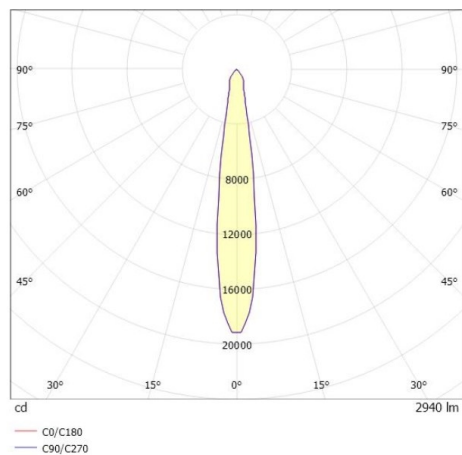

SHOP STAR LEAN

608-00301022404pv2

SHOPSTAR LEAN TRACK TRACK SPOTLIGHT WITH 3 PH ADAPTER made of aluminium, grey, similar to RAL 9006, high-efficiently vacuum deposited aluminium reflector beam 15°, light output direct, swiveling 350, tilting 90, with converter, max. 700mA, dimmability: Pulse-DALI, adapter/ceiling base grey, IP20

DRAWING

LIGHT DISTRIBUTION CURVE

TECHNICAL DETAILS

System perform. [W]	27
Bulb type	LED
Luminous flux [lm]	2940
Current sec. [mA]	700
Colour temp. [K]	4000K
CRI	>90
Optics	vacuum deposited aluminium reflector
Designer	INHOUSE
Converter	with converter
Light output	direct
Beam angle [°]	15°
Voltage [V]	220-240V 50/60Hz
Material	aluminium
Length [mm]	253
Height [mm]	150
Diameter [mm]	95
IP protection class	IP20
Voltage class	protection cl. II
Net weight [kg]	0,99
Colour lamp	grey
RAL	9006
Colour adapter/ceiling base	grey
EAN-Number	9010870128989
Lifetime [h]	L80 B10 50 000
Energy efficiency cl.	D
No. of luminaires B16A	50

The values are rated values. Power and luminous flux are initially subject to a tolerance of +/- 10%. Colour temperature tolerance: +/- 150 K. The values apply to an ambient temperature of 25°C unless otherwise specified.