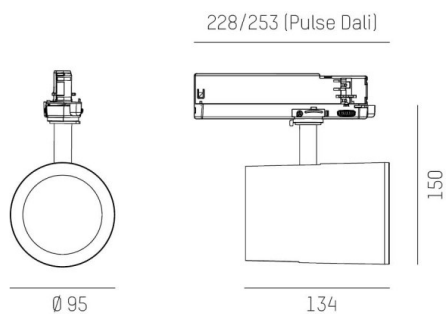

SHOP STAR LEAN

608-00301022404pv2

SHOPSTAR LEAN TRACK TRACK SPOTLIGHT WITH 3 PH ADAPTER made of aluminium, grey, similar to RAL 9006, high-efficiently vacuum deposited aluminium reflector beam 15°, light output direct, swiveling 350, tilting 90, with converter, max. 700mA, dimmability: Pulse-DALI, adapter/ceiling base grey, IP20

DRAWING

LIGHT DISTRIBUTION CURVE

TECHNICAL DETAILS

System perform. [W]	27
Bulb type	LED
Luminous flux [lm]	2940
Current sec. [mA]	700
Colour temp. [K]	4000K
CRI	>90
Optics	vacuum deposited aluminium reflector
Designer	INHOUSE
Converter	with converter
Light output	direct
Beam angle [°]	15°
Voltage [V]	220-240V 50/60Hz
Material	aluminium
Length [mm]	253
Height [mm]	150
Diameter [mm]	95
IP protection class	IP20
Voltage class	protection cl. II
Net weight [kg]	0,99
Colour lamp	grey
RAL	9006
Colour adapter/ceiling base	grey
EAN-Number	9010870128989
Lifetime [h]	L80 B10 50 000
Energy efficiency cl.	D
No. of luminaires B16A	50