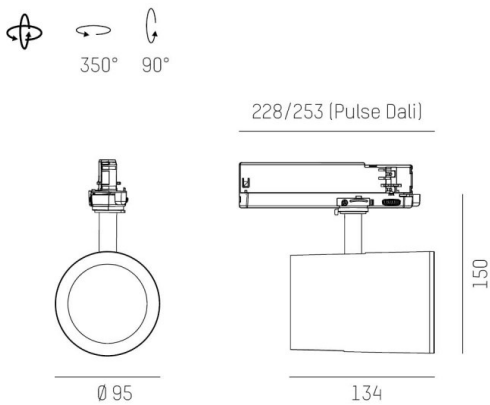

SHOP STAR LEAN

608-003010224050v2

SHOPSTAR LEAN TRACK TRACK SPOTLIGHT WITH 3 PH ADAPTER made of aluminium, white, similar to RAL 9016,high-efficiently vacuum deposited aluminium reflector beam 15°, light output direct, swiveling 350, tilting 90, with converter, max. 700mA, dimmability: not dimmable, adapter/ceiling base white, IP20

DRAWING

TECHNICAL DETAILS

System perform. [W]	27
Bulb type	LED
Luminous flux [lm]	2940
Current sec. [mA]	700
Colour temp. [K]	4000K
CRI	>90
Optics	vacuum deposited aluminium reflector
Designer	INHOUSE
Converter	with converter
Dimming	not dimmable
Light output	direct
Beam angle [°]	15°
Voltage [V]	220-240V 50/60Hz
Material	aluminium
Length [mm]	228
Height [mm]	150
Diameter [mm]	95
IP protection class	IP20
Voltage class	protection cl. II
Net weight [kg]	0,95
Colour lamp	white
RAL	9016
Colour adapter/ceiling base	white
EAN-Number	9010870129016
Lifetime [h]	L80 B10 50 000
Energy efficiency cl.	D
No. of luminaires B16A	50

LIGHT DISTRIBUTION CURVE

The values are rated values. Power and luminous flux are initially subject to a tolerance of +/- 10%. Colour temperature tolerance: +/- 150 K. The values apply to an ambient temperature of 25°C unless otherwise specified.