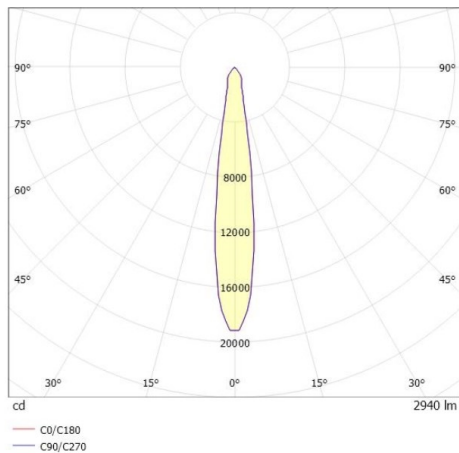

SHOP STAR LEAN

608-003010224050v2

SHOPSTAR LEAN TRACK TRACK SPOTLIGHT WITH 3 PH ADAPTER made of aluminium, white, similar to RAL 9016,high-efficiently vacuum deposited aluminium reflector beam 15°, light output direct, swiveling 350, tilting 90, with converter, max. 700mA, dimmability: not dimmable, adapter/ceiling base white, IP20

DRAWING

TECHNICAL DETAILS

System perform. [W]	27
Bulb type	LED
Luminous flux [lm]	2940
Current sec. [mA]	700
Colour temp. [K]	4000K
CRI	>90
Optics	vacuum deposited aluminium reflector
Designer	INHOUSE
Converter	with converter
Dimming	not dimmable
Light output	direct
Beam angle [°]	15°
Voltage [V]	220-240V 50/60Hz
Material	aluminium
Length [mm]	228
Height [mm]	150
Diameter [mm]	95
IP protection class	IP20
Voltage class	protection cl. II
Net weight [kg]	0,95
Colour lamp	white
RAL	9016
Colour adapter/ceiling base	white
EAN-Number	9010870129016
Lifetime [h]	L80 B10 50 000
Energy efficiency cl.	D
No. of luminaires B16A	50

LIGHT DISTRIBUTION CURVE

The values are rated values. Power and luminous flux are initially subject to a tolerance of +/- 10%. Colour temperature tolerance: +/- 150 K. The values apply to an ambient temperature of 25°C unless otherwise specified.