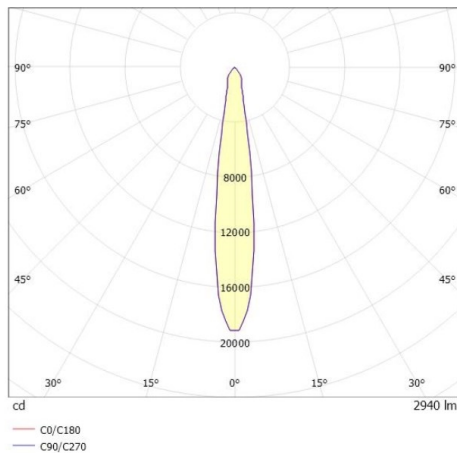

SHOP STAR LEAN

608-00301022405pv2

SHOPSTAR LEAN TRACK TRACK SPOTLIGHT WITH 3 PH ADAPTER made of aluminium, white, similar to RAL 9016,high-efficiently vacuum deposited aluminium reflector beam 15°, light output direct, swiveling 350, tilting 90, with converter, max. 700mA, dimmability: Pulse-DALI, adapter/ceiling base white, IP20

DRAWING

LIGHT DISTRIBUTION CURVE

TECHNICAL DETAILS

System perform. [W]	27
Bulb type	LED
Luminous flux [lm]	2940
Current sec. [mA]	700
Colour temp. [K]	4000K
CRI	>90
Optics	vacuum deposited aluminium reflector
Designer	INHOUSE
Converter	with converter
Light output	direct
Beam angle [°]	15°
Voltage [V]	220-240V 50/60Hz
Material	aluminium
Length [mm]	253
Height [mm]	150
Diameter [mm]	95
IP protection class	IP20
Voltage class	protection cl. II
Net weight [kg]	0,99
Colour lamp	white
RAL	9016
Colour adapter/ceiling base	white
EAN-Number	9010870129009
Lifetime [h]	L80 B10 50 000
Energy efficiency cl.	D
No. of luminaires B16A	50

The values are rated values. Power and luminous flux are initially subject to a tolerance of +/- 10%. Colour temperature tolerance: +/- 150 K. The values apply to an ambient temperature of 25°C unless otherwise specified.