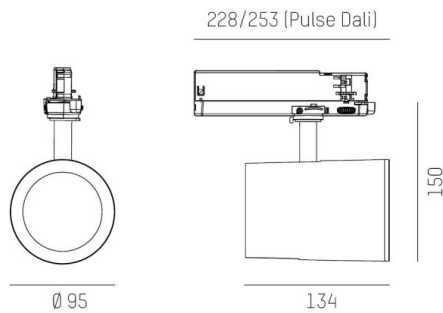

SHOP STAR LEAN

608-00301022405pv2

SHOPSTAR LEAN TRACK TRACK SPOTLIGHT WITH 3 PH ADAPTER made of aluminium, white, similar to RAL 9016,high-efficiently vacuum deposited aluminium reflector beam 15°, light output direct, swiveling 350, tilting 90, with converter, max. 700mA, dimmability: Pulse-DALI, adapter/ceiling base white, IP20

DRAWING

LIGHT DISTRIBUTION CURVE

TECHNICAL DETAILS

System perform. [W]	27
Bulb type	LED
Luminous flux [lm]	2940
Current sec. [mA]	700
Colour temp. [K]	4000K
CRI	>90
Optics	vacuum deposited aluminium reflector
Designer	INHOUSE
Converter	with converter
Light output	direct
Beam angle [°]	15°
Voltage [V]	220-240V 50/60Hz
Material	aluminium
Length [mm]	253
Height [mm]	150
Diameter [mm]	95
IP protection class	IP20
Voltage class	protection cl. II
Net weight [kg]	0,99
Colour lamp	white
RAL	9016
Colour adapter/ceiling base	white
EAN-Number	9010870129009
Lifetime [h]	L80 B10 50 000
Energy efficiency cl.	D
No. of luminaires B16A	50