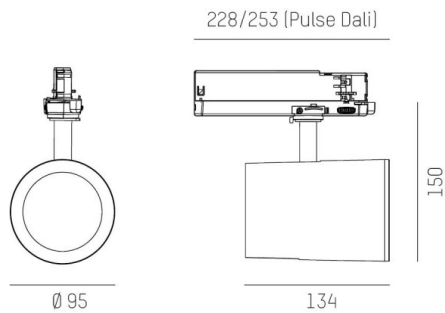

SHOP STAR LEAN

608-003010224060v2

SHOPSTAR LEAN TRACK TRACK SPOTLIGHT WITH 3 PH ADAPTER made of aluminium, black, similar to RAL 9005,high-efficiently vacuum deposited aluminium reflector beam 15°, light output direct, swiveling 350, tilting 90, with converter, max. 700mA, dimmability: not dimmable, adapter/ceiling base black, IP20

DRAWING

TECHNICAL DETAILS

System perform. [W]	27
Bulb type	LED
Luminous flux [lm]	2940
Current sec. [mA]	700
Colour temp. [K]	4000K
CRI	>90
Optics	vacuum deposited aluminium reflector
Designer	INHOUSE
Converter	with converter
Dimming	not dimmable
Light output	direct
Beam angle [°]	15°
Voltage [V]	220-240V 50/60Hz
Material	aluminium
Length [mm]	228
Height [mm]	150
Diameter [mm]	95
IP protection class	IP20
Voltage class	protection cl. II
Net weight [kg]	0,98
Colour lamp	black
RAL	9005
Colour adapter/ceiling base	black
EAN-Number	9010870129030
Lifetime [h]	L80 B10 50 000
Energy efficiency cl.	D
No. of luminaires B16A	50

LIGHT DISTRIBUTION CURVE

The values are rated values. Power and luminous flux are initially subject to a tolerance of +/- 10%. Colour temperature tolerance: +/- 150 K. The values apply to an ambient temperature of 25°C unless otherwise specified.