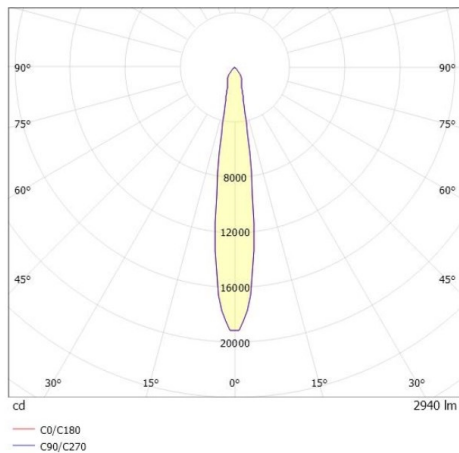

SHOP STAR LEAN

608-003010224060v2

SHOPSTAR LEAN TRACK TRACK SPOTLIGHT WITH 3 PH ADAPTER made of aluminium, black, similar to RAL 9005,high-efficiently vacuum deposited aluminium reflector beam 15°, light output direct, swiveling 350, tilting 90, with converter, max. 700mA, dimmability: not dimmable, adapter/ceiling base black, IP20

DRAWING

TECHNICAL DETAILS

System perform. [W]	27
Bulb type	LED
Luminous flux [lm]	2940
Current sec. [mA]	700
Colour temp. [K]	4000K
CRI	>90
Optics	vacuum deposited aluminium reflector
Designer	INHOUSE
Converter	with converter
Dimming	not dimmable
Light output	direct
Beam angle [°]	15°
Voltage [V]	220-240V 50/60Hz
Material	aluminium
Length [mm]	228
Height [mm]	150
Diameter [mm]	95
IP protection class	IP20
Voltage class	protection cl. II
Net weight [kg]	0,98
Colour lamp	black
RAL	9005
Colour adapter/ceiling base	black
EAN-Number	9010870129030
Lifetime [h]	L80 B10 50 000
Energy efficiency cl.	D
No. of luminaires B16A	50

LIGHT DISTRIBUTION CURVE

The values are rated values. Power and luminous flux are initially subject to a tolerance of +/- 10%. Colour temperature tolerance: +/- 150 K. The values apply to an ambient temperature of 25°C unless otherwise specified.