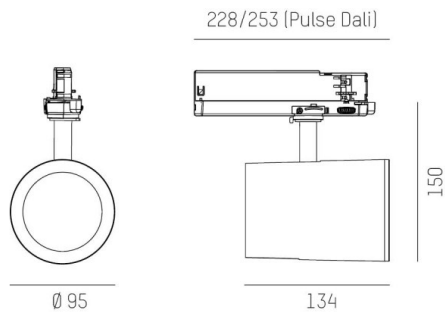

SHOP STAR LEAN

608-00301022406pv2

SHOPSTAR LEAN TRACK TRACK SPOTLIGHT WITH 3 PH ADAPTER made of aluminium, black, similar to RAL 9005,high-efficiently vacuum deposited aluminium reflector beam 15°, light output direct, swiveling 350, tilting 90, with converter, max. 700mA, dimmability: Pulse-DALI, adapter/ceiling base black, IP20

DRAWING

LIGHT DISTRIBUTION CURVE

TECHNICAL DETAILS

System perform. [W]	27
Bulb type	LED
Luminous flux [lm]	2940
Current sec. [mA]	700
Colour temp. [K]	4000K
CRI	>90
Optics	vacuum deposited aluminium reflector
Designer	INHOUSE
Converter	with converter
Light output	direct
Beam angle [°]	15°
Voltage [V]	220-240V 50/60Hz
Material	aluminium
Length [mm]	253
Height [mm]	150
Diameter [mm]	95
IP protection class	IP20
Voltage class	protection cl. II
Net weight [kg]	1,03
Colour lamp	black
RAL	9005
Colour adapter/ceiling base	black
EAN-Number	9010870129023
Lifetime [h]	L80 B10 50 000
Energy efficiency cl.	D
No. of luminaires B16A	50