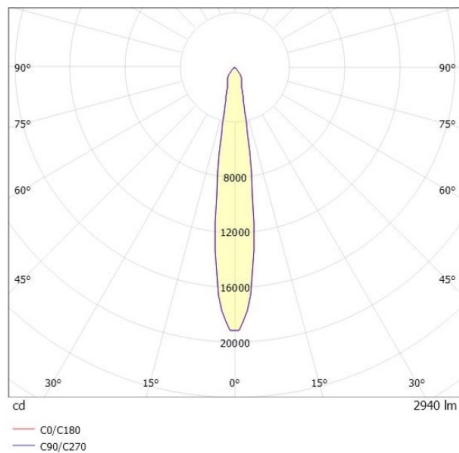

SHOP STAR LEAN

608-00301022406pv2

SHOPSTAR LEAN TRACK TRACK SPOTLIGHT WITH 3 PH ADAPTER made of aluminium, black, similar to RAL 9005,high-efficiently vacuum deposited aluminium reflector beam 15°, light output direct, swiveling 350, tilting 90, with converter, max. 700mA, dimmability: Pulse-DALI, adapter/ceiling base black, IP20

DRAWING

LIGHT DISTRIBUTION CURVE

TECHNICAL DETAILS

System perform. [W]	27
Bulb type	LED
Luminous flux [lm]	2940
Current sec. [mA]	700
Colour temp. [K]	4000K
CRI	>90
Optics	vacuum deposited aluminium reflector
Designer	INHOUSE
Converter	with converter
Light output	direct
Beam angle [°]	15°
Voltage [V]	220-240V 50/60Hz
Material	aluminium
Length [mm]	253
Height [mm]	150
Diameter [mm]	95
IP protection class	IP20
Voltage class	protection cl. II
Net weight [kg]	1,03
Colour lamp	black
RAL	9005
Colour adapter/ceiling base	black
EAN-Number	9010870129023
Lifetime [h]	L80 B10 50 000
Energy efficiency cl.	D
No. of luminaires B16A	50

The values are rated values. Power and luminous flux are initially subject to a tolerance of +/- 10%. Colour temperature tolerance: +/- 150 K. The values apply to an ambient temperature of 25°C unless otherwise specified.