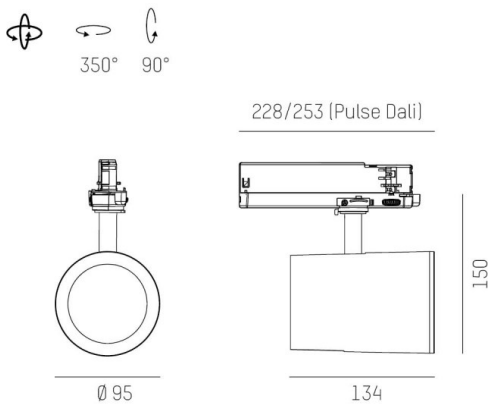

SHOP STAR LEAN

608-003010243040v2

SHOPSTAR LEAN TRACK TRACK SPOTLIGHT WITH 3 PH ADAPTER made of aluminium, grey, similar to RAL 9006, high-efficiently vacuum deposited aluminium reflector beam 15°, light output direct, swiveling 350, tilting 90, with converter, max. 700mA, dimmability: not dimmable, adapter/ceiling base grey, IP20

DRAWING

TECHNICAL DETAILS

System perform. [W]	27
Bulb type	LED
Luminous flux [lm]	2820
Current sec. [mA]	700
Colour temp. [K]	2700K
CRI	PREMIUM>90
Optics	vacuum deposited aluminium reflector
Designer	INHOUSE
Converter	with converter
Dimming	not dimmable
Light output	direct
Beam angle [°]	15°
Voltage [V]	220-240V 50/60Hz
Material	aluminium
Length [mm]	228
Height [mm]	150
Diameter [mm]	95
IP protection class	IP20
Voltage class	protection cl. II
Net weight [kg]	0,95
Colour lamp	grey
RAL	9006
Colour adapter/ceiling base	grey
EAN-Number	9010870129948
Lifetime [h]	L80 B10 50 000
Energy efficiency cl.	E
No. of luminaires B16A	36

LIGHT DISTRIBUTION CURVE

The values are rated values. Power and luminous flux are initially subject to a tolerance of +/- 10%. Colour temperature tolerance: +/- 150 K. The values apply to an ambient temperature of 25°C unless otherwise specified.