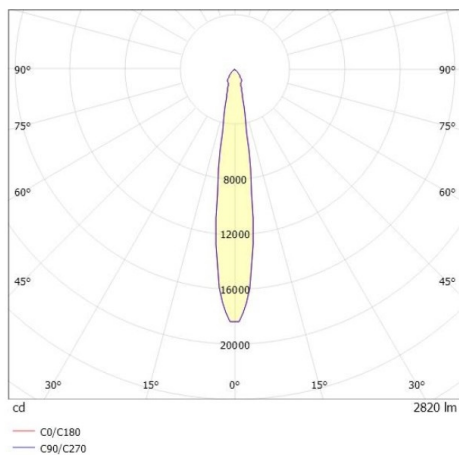

SHOP STAR LEAN

608-003010243040v2

SHOPSTAR LEAN TRACK TRACK SPOTLIGHT WITH 3 PH ADAPTER made of aluminium, grey, similar to RAL 9006, high-efficiently vacuum deposited aluminium reflector beam 15°, light output direct, swiveling 350, tilting 90, with converter, max. 700mA, dimmability: not dimmable, adapter/ceiling base grey, IP20

DRAWING

TECHNICAL DETAILS

System perform. [W]	27
Bulb type	LED
Luminous flux [lm]	2820
Current sec. [mA]	700
Colour temp. [K]	2700K
CRI	PREMIUM>90
Optics	vacuum deposited aluminium reflector
Designer	INHOUSE
Converter	with converter
Dimming	not dimmable
Light output	direct
Beam angle [°]	15°
Voltage [V]	220-240V 50/60Hz
Material	aluminium
Length [mm]	228
Height [mm]	150
Diameter [mm]	95
IP protection class	IP20
Voltage class	protection cl. II
Net weight [kg]	0,95
Colour lamp	grey
RAL	9006
Colour adapter/ceiling base	grey
EAN-Number	9010870129948
Lifetime [h]	L80 B10 50 000
Energy efficiency cl.	E
No. of luminaires B16A	36

LIGHT DISTRIBUTION CURVE

The values are rated values. Power and luminous flux are initially subject to a tolerance of +/- 10%. Colour temperature tolerance: +/- 150 K. The values apply to an ambient temperature of 25°C unless otherwise specified.