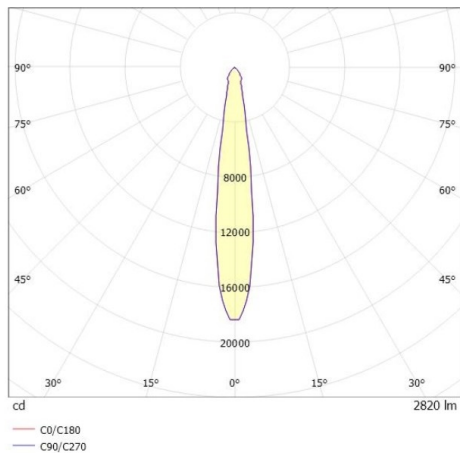

SHOP STAR LEAN

608-00301024305pv2

SHOPSTAR LEAN TRACK TRACK SPOTLIGHT WITH 3 PH ADAPTER made of aluminium, white, similar to RAL 9016,high-efficiently vacuum deposited aluminium reflector beam 15°, light output direct, swiveling 350, tilting 90, with converter, max. 700mA, dimmability: Pulse-DALI, adapter/ceiling base white, IP20

DRAWING

LIGHT DISTRIBUTION CURVE

TECHNICAL DETAILS

System perform. [W]	27
Bulb type	LED
Luminous flux [lm]	2820
Current sec. [mA]	700
Colour temp. [K]	2700K
CRI	PREMIUM>90
Optics	vacuum deposited aluminium reflector
Designer	INHOUSE
Converter	with converter
Light output	direct
Beam angle [°]	15°
Voltage [V]	220-240V 50/60Hz
Material	aluminium
Length [mm]	253
Height [mm]	150
Diameter [mm]	95
IP protection class	IP20
Voltage class	protection cl. II
Net weight [kg]	0,99
Colour lamp	white
RAL	9016
Colour adapter/ceiling base	white
EAN-Number	9010870129955
Lifetime [h]	L80 B10 50 000
Energy efficiency cl.	E
No. of luminaires B16A	50

The values are rated values. Power and luminous flux are initially subject to a tolerance of +/- 10%. Colour temperature tolerance: +/- 150 K. The values apply to an ambient temperature of 25°C unless otherwise specified.