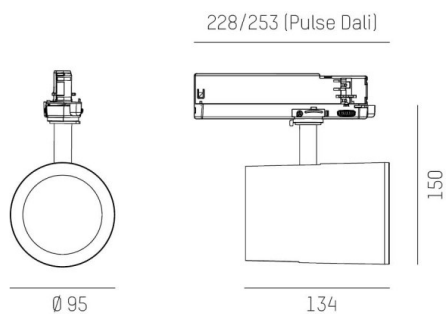

SHOP STAR LEAN

608-00301024305pv2

SHOPSTAR LEAN TRACK TRACK SPOTLIGHT WITH 3 PH ADAPTER made of aluminium, white, similar to RAL 9016,high-efficiently vacuum deposited aluminium reflector beam 15°, light output direct, swiveling 350, tilting 90, with converter, max. 700mA, dimmability: Pulse-DALI, adapter/ceiling base white, IP20

DRAWING

LIGHT DISTRIBUTION CURVE

TECHNICAL DETAILS

System perform. [W]	27
Bulb type	LED
Luminous flux [lm]	2820
Current sec. [mA]	700
Colour temp. [K]	2700K
CRI	PREMIUM>90
Optics	vacuum deposited aluminium reflector
Designer	INHOUSE
Converter	with converter
Light output	direct
Beam angle [°]	15°
Voltage [V]	220-240V 50/60Hz
Material	aluminium
Length [mm]	253
Height [mm]	150
Diameter [mm]	95
IP protection class	IP20
Voltage class	protection cl. II
Net weight [kg]	0,99
Colour lamp	white
RAL	9016
Colour adapter/ceiling base	white
EAN-Number	9010870129955
Lifetime [h]	L80 B10 50 000
Energy efficiency cl.	E
No. of luminaires B16A	50