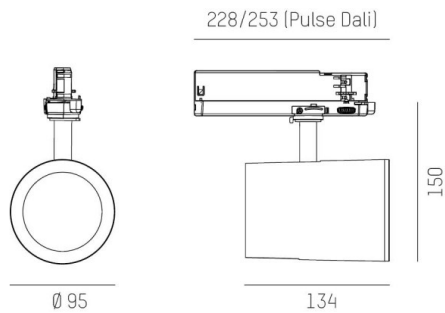

SHOP STAR LEAN

608-00301024306pv2

SHOPSTAR LEAN TRACK TRACK SPOTLIGHT WITH 3 PH ADAPTER made of aluminium, black, similar to RAL 9005,high-efficiently vacuum deposited aluminium reflector beam 15°, light output direct, swiveling 350, tilting 90, with converter, max. 700mA, dimmability: Pulse-DALI, adapter/ceiling base black, IP20

DRAWING

LIGHT DISTRIBUTION CURVE

TECHNICAL DETAILS

System perform. [W]	27
Bulb type	LED
Luminous flux [lm]	2820
Current sec. [mA]	700
Colour temp. [K]	2700K
CRI	PREMIUM>90
Optics	vacuum deposited aluminium reflector
Designer	INHOUSE
Converter	with converter
Light output	direct
Beam angle [°]	15°
Voltage [V]	220-240V 50/60Hz
Material	aluminium
Length [mm]	253
Height [mm]	150
Diameter [mm]	95
IP protection class	IP20
Voltage class	protection cl. II
Net weight [kg]	1,03
Colour lamp	black
RAL	9005
Colour adapter/ceiling base	black
EAN-Number	9010870129979
Lifetime [h]	L80 B10 50 000
Energy efficiency cl.	E
No. of luminaires B16A	50