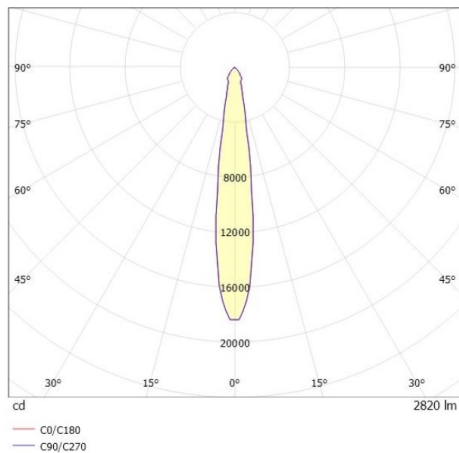

SHOP STAR LEAN

608-00301024306pv2

SHOPSTAR LEAN TRACK TRACK SPOTLIGHT WITH 3 PH ADAPTER made of aluminium, black, similar to RAL 9005,high-efficiently vacuum deposited aluminium reflector beam 15°, light output direct, swiveling 350, tilting 90, with converter, max. 700mA, dimmability: Pulse-DALI, adapter/ceiling base black, IP20

DRAWING

LIGHT DISTRIBUTION CURVE

TECHNICAL DETAILS

System perform. [W]	27
Bulb type	LED
Luminous flux [lm]	2820
Current sec. [mA]	700
Colour temp. [K]	2700K
CRI	PREMIUM>90
Optics	vacuum deposited aluminium reflector
Designer	INHOUSE
Converter	with converter
Light output	direct
Beam angle [°]	15°
Voltage [V]	220-240V 50/60Hz
Material	aluminium
Length [mm]	253
Height [mm]	150
Diameter [mm]	95
IP protection class	IP20
Voltage class	protection cl. II
Net weight [kg]	1,03
Colour lamp	black
RAL	9005
Colour adapter/ceiling base	black
EAN-Number	9010870129979
Lifetime [h]	L80 B10 50 000
Energy efficiency cl.	E
No. of luminaires B16A	50

The values are rated values. Power and luminous flux are initially subject to a tolerance of +/- 10%. Colour temperature tolerance: +/- 150 K. The values apply to an ambient temperature of 25°C unless otherwise specified.