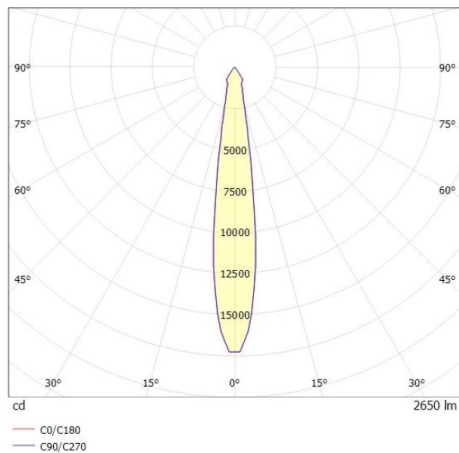

SHOP STAR LEAN

608-00301024905pv2

SHOPSTAR LEAN TRACK TRACK SPOTLIGHT WITH 3 PH ADAPTER made of aluminium, white, similar to RAL 9016,high-efficiently vacuum deposited aluminium reflector beam 15°, light output direct, swiveling 350, tilting 90, with converter, max. 700mA, dimmability: Pulse-DALI, adapter/ceiling base white, IP20

DRAWING

LIGHT DISTRIBUTION CURVE

TECHNICAL DETAILS

System perform. [W]	27
Bulb type	LED
Luminous flux [lm]	2650
Current sec. [mA]	700
Colour temp. [K]	3000K
CRI	PREMIUM>90
Optics	vacuum deposited aluminium reflector
Designer	INHOUSE
Converter	with converter
Light output	direct
Beam angle [°]	15°
Voltage [V]	220-240V 50/60Hz
Material	aluminium
Length [mm]	253
Height [mm]	150
Diameter [mm]	95
IP protection class	IP20
Voltage class	protection cl. II
Net weight [kg]	0,99
Colour lamp	white
RAL	9016
Colour adapter/ceiling base	white
EAN-Number	9010870128040
Lifetime [h]	L80 B10 50 000
Energy efficiency cl.	E
No. of luminaires B16A	50

The values are rated values. Power and luminous flux are initially subject to a tolerance of +/- 10%. Colour temperature tolerance: +/- 150 K. The values apply to an ambient temperature of 25°C unless otherwise specified.