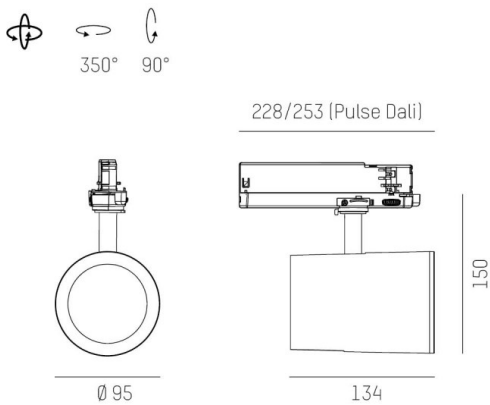

SHOP STAR LEAN

608-00301024905pv2

SHOPSTAR LEAN TRACK TRACK SPOTLIGHT WITH 3 PH ADAPTER made of aluminium, white, similar to RAL 9016,high-efficiently vacuum deposited aluminium reflector beam 15°, light output direct, swiveling 350, tilting 90, with converter, max. 700mA, dimmability: Pulse-DALI, adapter/ceiling base white, IP20

DRAWING

LIGHT DISTRIBUTION CURVE

TECHNICAL DETAILS

System perform. [W]	27
Bulb type	LED
Luminous flux [lm]	2650
Current sec. [mA]	700
Colour temp. [K]	3000K
CRI	PREMIUM>90
Optics	vacuum deposited aluminium reflector
Designer	INHOUSE
Converter	with converter
Light output	direct
Beam angle [°]	15°
Voltage [V]	220-240V 50/60Hz
Material	aluminium
Length [mm]	253
Height [mm]	150
Diameter [mm]	95
IP protection class	IP20
Voltage class	protection cl. II
Net weight [kg]	0,99
Colour lamp	white
RAL	9016
Colour adapter/ceiling base	white
EAN-Number	9010870128040
Lifetime [h]	L80 B10 50 000
Energy efficiency cl.	E
No. of luminaires B16A	50