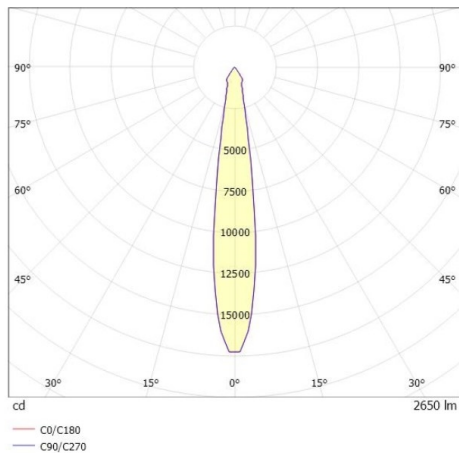

SHOP STAR LEAN

608-003010249060v2

SHOPSTAR LEAN TRACK TRACK SPOTLIGHT WITH 3 PH ADAPTER made of aluminium, black, similar to RAL 9005,high-efficiently vacuum deposited aluminium reflector beam 15°, light output direct, swiveling 350, tilting 90, with converter, max. 700mA, dimmability: not dimmable, adapter/ceiling base black, IP20

DRAWING

TECHNICAL DETAILS

System perform. [W]	27
Bulb type	LED
Luminous flux [lm]	2650
Current sec. [mA]	700
Colour temp. [K]	3000K
CRI	PREMIUM>90
Optics	vacuum deposited aluminium reflector
Designer	INHOUSE
Converter	with converter
Dimming	not dimmable
Light output	direct
Beam angle [°]	15°
Voltage [V]	220-240V 50/60Hz
Material	aluminium
Length [mm]	228
Height [mm]	150
Diameter [mm]	95
IP protection class	IP20
Voltage class	protection cl. II
Net weight [kg]	0,98
Colour lamp	black
RAL	9005
Colour adapter/ceiling base	black
EAN-Number	9010870128071
Lifetime [h]	L80 B10 50 000
Energy efficiency cl.	E
No. of luminaires B16A	50

LIGHT DISTRIBUTION CURVE

The values are rated values. Power and luminous flux are initially subject to a tolerance of +/- 10%. Colour temperature tolerance: +/- 150 K. The values apply to an ambient temperature of 25°C unless otherwise specified.