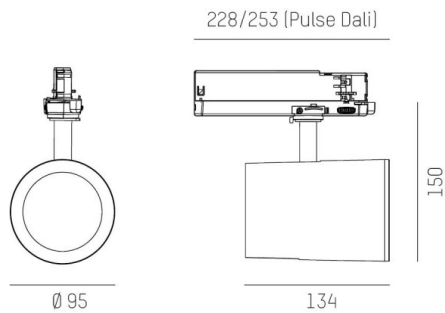

SHOP STAR LEAN

608-003010249060v2

SHOPSTAR LEAN TRACK TRACK SPOTLIGHT WITH 3 PH ADAPTER made of aluminium, black, similar to RAL 9005,high-efficiently vacuum deposited aluminium reflector beam 15°, light output direct, swiveling 350, tilting 90, with converter, max. 700mA, dimmability: not dimmable, adapter/ceiling base black, IP20

DRAWING

TECHNICAL DETAILS

System perform. [W]	27
Bulb type	LED
Luminous flux [lm]	2650
Current sec. [mA]	700
Colour temp. [K]	3000K
CRI	PREMIUM>90
Optics	vacuum deposited aluminium reflector
Designer	INHOUSE
Converter	with converter
Dimming	not dimmable
Light output	direct
Beam angle [°]	15°
Voltage [V]	220-240V 50/60Hz
Material	aluminium
Length [mm]	228
Height [mm]	150
Diameter [mm]	95
IP protection class	IP20
Voltage class	protection cl. II
Net weight [kg]	0,98
Colour lamp	black
RAL	9005
Colour adapter/ceiling base	black
EAN-Number	9010870128071
Lifetime [h]	L80 B10 50 000
Energy efficiency cl.	E
No. of luminaires B16A	50

LIGHT DISTRIBUTION CURVE

The values are rated values. Power and luminous flux are initially subject to a tolerance of +/- 10%. Colour temperature tolerance: +/- 150 K. The values apply to an ambient temperature of 25°C unless otherwise specified.