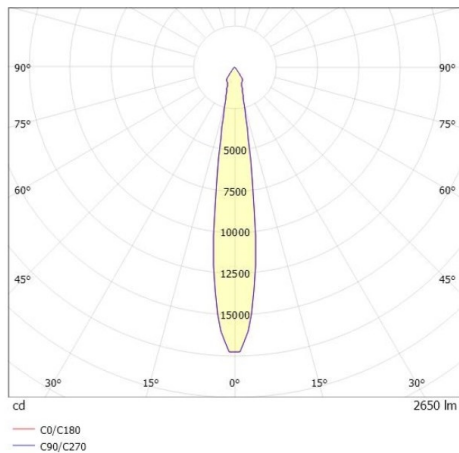

SHOP STAR LEAN

608-00301024906pv2

SHOPSTAR LEAN TRACK TRACK SPOTLIGHT WITH 3 PH ADAPTER made of aluminium, black, similar to RAL 9005,high-efficiently vacuum deposited aluminium reflector beam 15°, light output direct, swiveling 350, tilting 90, with converter, max. 700mA, dimmability: Pulse-DALI, adapter/ceiling base black, IP20

DRAWING

LIGHT DISTRIBUTION CURVE

TECHNICAL DETAILS

System perform. [W]	27
Bulb type	LED
Luminous flux [lm]	2650
Current sec. [mA]	700
Colour temp. [K]	3000K
CRI	PREMIUM>90
Optics	vacuum deposited aluminium reflector
Designer	INHOUSE
Converter	with converter
Light output	direct
Beam angle [°]	15°
Voltage [V]	220-240V 50/60Hz
Material	aluminium
Length [mm]	253
Height [mm]	150
Diameter [mm]	95
IP protection class	IP20
Voltage class	protection cl. II
Net weight [kg]	1,03
Colour lamp	black
RAL	9005
Colour adapter/ceiling base	black
EAN-Number	9010870128064
Lifetime [h]	L80 B10 50 000
Energy efficiency cl.	E
No. of luminaires B16A	50

The values are rated values. Power and luminous flux are initially subject to a tolerance of +/- 10%. Colour temperature tolerance: +/- 150 K. The values apply to an ambient temperature of 25°C unless otherwise specified.