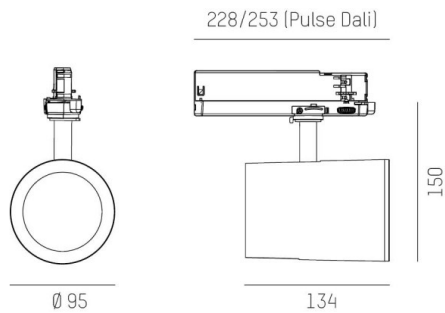

SHOP STAR LEAN

608-00301024906pv2

SHOPSTAR LEAN TRACK TRACK SPOTLIGHT WITH 3 PH ADAPTER made of aluminium, black, similar to RAL 9005,high-efficiently vacuum deposited aluminium reflector beam 15°, light output direct, swiveling 350, tilting 90, with converter, max. 700mA, dimmability: Pulse-DALI, adapter/ceiling base black, IP20

DRAWING

LIGHT DISTRIBUTION CURVE

TECHNICAL DETAILS

System perform. [W]	27
Bulb type	LED
Luminous flux [lm]	2650
Current sec. [mA]	700
Colour temp. [K]	3000K
CRI	PREMIUM>90
Optics	vacuum deposited aluminium reflector
Designer	INHOUSE
Converter	with converter
Light output	direct
Beam angle [°]	15°
Voltage [V]	220-240V 50/60Hz
Material	aluminium
Length [mm]	253
Height [mm]	150
Diameter [mm]	95
IP protection class	IP20
Voltage class	protection cl. II
Net weight [kg]	1,03
Colour lamp	black
RAL	9005
Colour adapter/ceiling base	black
EAN-Number	9010870128064
Lifetime [h]	L80 B10 50 000
Energy efficiency cl.	E
No. of luminaires B16A	50