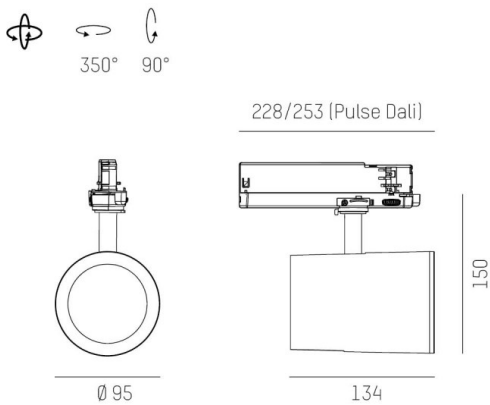

SHOP STAR LEAN

608-003010524040v2

SHOPSTAR LEAN TRACK TRACK SPOTLIGHT WITH 3 PH ADAPTER made of aluminium, grey, similar to RAL 9006, high-efficiently vacuum deposited aluminium reflector beam 20°, light output direct, swiveling 350, tilting 90, with converter, max. 700mA, dimmability: not dimmable, adapter/ceiling base grey, IP20

DRAWING

TECHNICAL DETAILS

System perform. [W]	27
Bulb type	LED
Luminous flux [lm]	2940
Current sec. [mA]	700
Colour temp. [K]	4000K
CRI	>90
Optics	vacuum deposited aluminium reflector
Designer	INHOUSE
Converter	with converter
Dimming	not dimmable
Light output	direct
Beam angle [°]	20°
Voltage [V]	220-240V 50/60Hz
Material	aluminium
Length [mm]	228
Height [mm]	150
Diameter [mm]	95
IP protection class	IP20
Voltage class	protection cl. II
Net weight [kg]	0,95
Colour lamp	grey
RAL	9006
Colour adapter/ceiling base	grey
EAN-Number	9010870129054
Lifetime [h]	L80 B10 50 000
Energy efficiency cl.	D
No. of luminaires B16A	36

LIGHT DISTRIBUTION CURVE

The values are rated values. Power and luminous flux are initially subject to a tolerance of +/- 10%. Colour temperature tolerance: +/- 150 K. The values apply to an ambient temperature of 25°C unless otherwise specified.