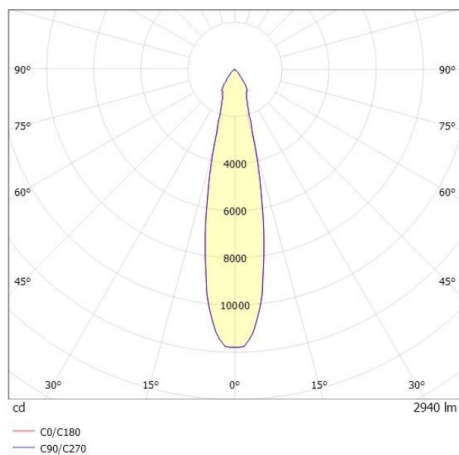

SHOP STAR LEAN

608-003010524040v2

SHOPSTAR LEAN TRACK TRACK SPOTLIGHT WITH 3 PH ADAPTER made of aluminium, grey, similar to RAL 9006, high-efficiently vacuum deposited aluminium reflector beam 20°, light output direct, swiveling 350, tilting 90, with converter, max. 700mA, dimmability: not dimmable, adapter/ceiling base grey, IP20

DRAWING

TECHNICAL DETAILS

System perform. [W]	27
Bulb type	LED
Luminous flux [lm]	2940
Current sec. [mA]	700
Colour temp. [K]	4000K
CRI	>90
Optics	vacuum deposited aluminium reflector
Designer	INHOUSE
Converter	with converter
Dimming	not dimmable
Light output	direct
Beam angle [°]	20°
Voltage [V]	220-240V 50/60Hz
Material	aluminium
Length [mm]	228
Height [mm]	150
Diameter [mm]	95
IP protection class	IP20
Voltage class	protection cl. II
Net weight [kg]	0,95
Colour lamp	grey
RAL	9006
Colour adapter/ceiling base	grey
EAN-Number	9010870129054
Lifetime [h]	L80 B10 50 000
Energy efficiency cl.	D
No. of luminaires B16A	36

LIGHT DISTRIBUTION CURVE

The values are rated values. Power and luminous flux are initially subject to a tolerance of +/- 10%. Colour temperature tolerance: +/- 150 K. The values apply to an ambient temperature of 25°C unless otherwise specified.