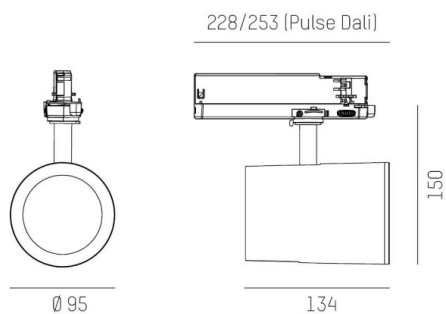

SHOP STAR LEAN

608-003010524050v2

SHOPSTAR LEAN TRACK TRACK SPOTLIGHT WITH 3 PH ADAPTER made of aluminium, white, similar to RAL 9016,high-efficiently vacuum deposited aluminium reflector beam 20°, light output direct, swiveling 350, tilting 90, with converter, max. 700mA, dimmability: not dimmable, adapter/ceiling base white, IP20

DRAWING

TECHNICAL DETAILS

System perform. [W]	27
Bulb type	LED
Luminous flux [lm]	2940
Current sec. [mA]	700
Colour temp. [K]	4000K
CRI	>90
Optics	vacuum deposited aluminium reflector
Designer	INHOUSE
Converter	with converter
Dimming	not dimmable
Light output	direct
Beam angle [°]	20°
Voltage [V]	220-240V 50/60Hz
Material	aluminium
Length [mm]	228
Height [mm]	150
Diameter [mm]	95
IP protection class	IP20
Voltage class	protection cl. II
Net weight [kg]	0,95
Colour lamp	white
RAL	9016
Colour adapter/ceiling base	white
EAN-Number	9010870129078
Lifetime [h]	L80 B10 50 000
Energy efficiency cl.	D
No. of luminaires B16A	50

LIGHT DISTRIBUTION CURVE

The values are rated values. Power and luminous flux are initially subject to a tolerance of +/- 10%. Colour temperature tolerance: +/- 150 K. The values apply to an ambient temperature of 25°C unless otherwise specified.