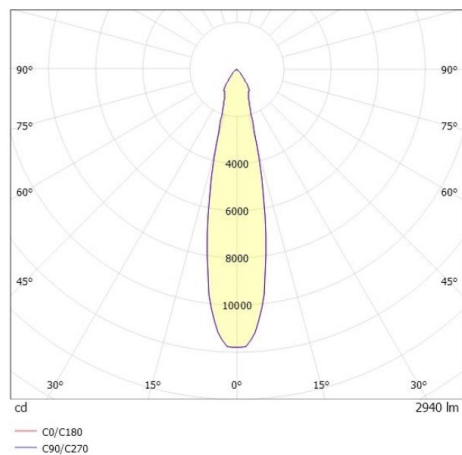

SHOP STAR LEAN

608-003010524050v2

SHOPSTAR LEAN TRACK TRACK SPOTLIGHT WITH 3 PH ADAPTER made of aluminium, white, similar to RAL 9016,high-efficiently vacuum deposited aluminium reflector beam 20°, light output direct, swiveling 350, tilting 90, with converter, max. 700mA, dimmability: not dimmable, adapter/ceiling base white, IP20

DRAWING

TECHNICAL DETAILS

System perform. [W]	27
Bulb type	LED
Luminous flux [lm]	2940
Current sec. [mA]	700
Colour temp. [K]	4000K
CRI	>90
Optics	vacuum deposited aluminium reflector
Designer	INHOUSE
Converter	with converter
Dimming	not dimmable
Light output	direct
Beam angle [°]	20°
Voltage [V]	220-240V 50/60Hz
Material	aluminium
Length [mm]	228
Height [mm]	150
Diameter [mm]	95
IP protection class	IP20
Voltage class	protection cl. II
Net weight [kg]	0,95
Colour lamp	white
RAL	9016
Colour adapter/ceiling base	white
EAN-Number	9010870129078
Lifetime [h]	L80 B10 50 000
Energy efficiency cl.	D
No. of luminaires B16A	50

LIGHT DISTRIBUTION CURVE

The values are rated values. Power and luminous flux are initially subject to a tolerance of +/- 10%. Colour temperature tolerance: +/- 150 K. The values apply to an ambient temperature of 25°C unless otherwise specified.