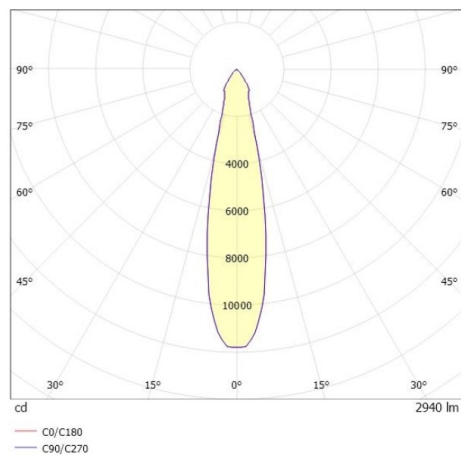

SHOP STAR LEAN

608-00301052405pv2

SHOPSTAR LEAN TRACK TRACK SPOTLIGHT WITH 3 PH ADAPTER made of aluminium, white, similar to RAL 9016,high-efficiently vacuum deposited aluminium reflector beam 20°, light output direct, swiveling 350, tilting 90, with converter, max. 700mA, dimmability: Pulse-DALI, adapter/ceiling base white, IP20

DRAWING

LIGHT DISTRIBUTION CURVE

TECHNICAL DETAILS

System perform. [W]	27
Bulb type	LED
Luminous flux [lm]	2940
Current sec. [mA]	700
Colour temp. [K]	4000K
CRI	>90
Optics	vacuum deposited aluminium reflector
Designer	INHOUSE
Converter	with converter
Light output	direct
Beam angle [°]	20°
Voltage [V]	220-240V 50/60Hz
Material	aluminium
Length [mm]	253
Height [mm]	150
Diameter [mm]	95
IP protection class	IP20
Voltage class	protection cl. II
Net weight [kg]	0,99
Colour lamp	white
RAL	9016
Colour adapter/ceiling base	white
EAN-Number	9010870129061
Lifetime [h]	L80 B10 50 000
Energy efficiency cl.	D
No. of luminaires B16A	50

The values are rated values. Power and luminous flux are initially subject to a tolerance of +/- 10%. Colour temperature tolerance: +/- 150 K. The values apply to an ambient temperature of 25°C unless otherwise specified.