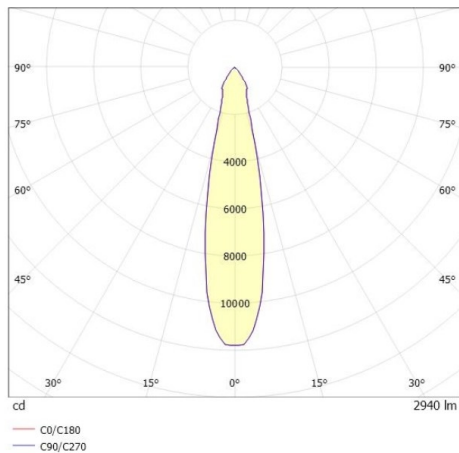

SHOP STAR LEAN

608-003010524060v2

SHOPSTAR LEAN TRACK TRACK SPOTLIGHT WITH 3 PH ADAPTER made of aluminium, black, similar to RAL 9005,high-efficiently vacuum deposited aluminium reflector beam 20°, light output direct, swiveling 350, tilting 90, with converter, max. 700mA, dimmability: not dimmable, adapter/ceiling base black, IP20

DRAWING

TECHNICAL DETAILS

System perform. [W]	27
Bulb type	LED
Luminous flux [lm]	2940
Current sec. [mA]	700
Colour temp. [K]	4000K
CRI	>90
Optics	vacuum deposited aluminium reflector
Designer	INHOUSE
Converter	with converter
Dimming	not dimmable
Light output	direct
Beam angle [°]	20°
Voltage [V]	220-240V 50/60Hz
Material	aluminium
Length [mm]	228
Height [mm]	150
Diameter [mm]	95
IP protection class	IP20
Voltage class	protection cl. II
Net weight [kg]	0,98
Colour lamp	black
RAL	9005
Colour adapter/ceiling base	black
EAN-Number	9010870129092
Lifetime [h]	L80 B10 50 000
Energy efficiency cl.	D
No. of luminaires B16A	50

LIGHT DISTRIBUTION CURVE

The values are rated values. Power and luminous flux are initially subject to a tolerance of +/- 10%. Colour temperature tolerance: +/- 150 K. The values apply to an ambient temperature of 25°C unless otherwise specified.