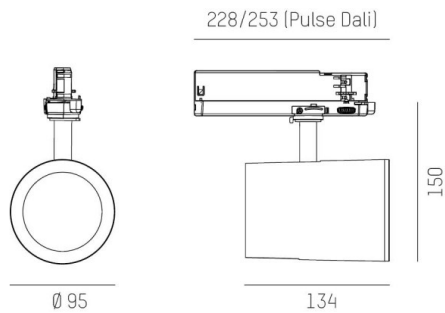

SHOP STAR LEAN

608-003010524060v2

SHOPSTAR LEAN TRACK TRACK SPOTLIGHT WITH 3 PH ADAPTER made of aluminium, black, similar to RAL 9005,high-efficiently vacuum deposited aluminium reflector beam 20°, light output direct, swiveling 350, tilting 90, with converter, max. 700mA, dimmability: not dimmable, adapter/ceiling base black, IP20

DRAWING

TECHNICAL DETAILS

System perform. [W]	27
Bulb type	LED
Luminous flux [lm]	2940
Current sec. [mA]	700
Colour temp. [K]	4000K
CRI	>90
Optics	vacuum deposited aluminium reflector
Designer	INHOUSE
Converter	with converter
Dimming	not dimmable
Light output	direct
Beam angle [°]	20°
Voltage [V]	220-240V 50/60Hz
Material	aluminium
Length [mm]	228
Height [mm]	150
Diameter [mm]	95
IP protection class	IP20
Voltage class	protection cl. II
Net weight [kg]	0,98
Colour lamp	black
RAL	9005
Colour adapter/ceiling base	black
EAN-Number	9010870129092
Lifetime [h]	L80 B10 50 000
Energy efficiency cl.	D
No. of luminaires B16A	50

LIGHT DISTRIBUTION CURVE

The values are rated values. Power and luminous flux are initially subject to a tolerance of +/- 10%. Colour temperature tolerance: +/- 150 K. The values apply to an ambient temperature of 25°C unless otherwise specified.