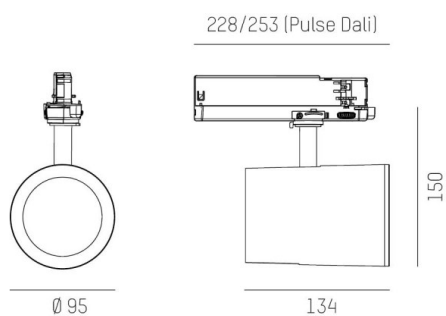

SHOP STAR LEAN

608-00301052406pv2

SHOPSTAR LEAN TRACK TRACK SPOTLIGHT WITH 3 PH ADAPTER made of aluminium, black, similar to RAL 9005,high-efficiently vacuum deposited aluminium reflector beam 20°, light output direct, swiveling 350, tilting 90, with converter, max. 700mA, dimmability: Pulse-DALI, adapter/ceiling base black, IP20

DRAWING

LIGHT DISTRIBUTION CURVE

TECHNICAL DETAILS

System perform. [W]	27
Bulb type	LED
Luminous flux [lm]	2940
Current sec. [mA]	700
Colour temp. [K]	4000K
CRI	>90
Optics	vacuum deposited aluminium reflector
Designer	INHOUSE
Converter	with converter
Light output	direct
Beam angle [°]	20°
Voltage [V]	220-240V 50/60Hz
Material	aluminium
Length [mm]	253
Height [mm]	150
Diameter [mm]	95
IP protection class	IP20
Voltage class	protection cl. II
Net weight [kg]	1,03
Colour lamp	black
RAL	9005
Colour adapter/ceiling base	black
EAN-Number	9010870129085
Lifetime [h]	L80 B10 50 000
Energy efficiency cl.	D
No. of luminaires B16A	50