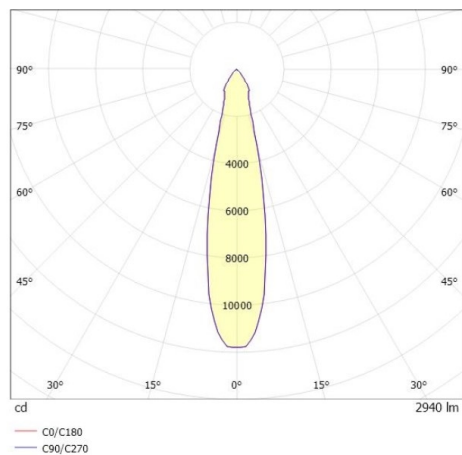

SHOP STAR LEAN

608-00301052406pv2

SHOPSTAR LEAN TRACK TRACK SPOTLIGHT WITH 3 PH ADAPTER made of aluminium, black, similar to RAL 9005,high-efficiently vacuum deposited aluminium reflector beam 20°, light output direct, swiveling 350, tilting 90, with converter, max. 700mA, dimmability: Pulse-DALI, adapter/ceiling base black, IP20

DRAWING

LIGHT DISTRIBUTION CURVE

TECHNICAL DETAILS

System perform. [W]	27
Bulb type	LED
Luminous flux [lm]	2940
Current sec. [mA]	700
Colour temp. [K]	4000K
CRI	>90
Optics	vacuum deposited aluminium reflector
Designer	INHOUSE
Converter	with converter
Light output	direct
Beam angle [°]	20°
Voltage [V]	220-240V 50/60Hz
Material	aluminium
Length [mm]	253
Height [mm]	150
Diameter [mm]	95
IP protection class	IP20
Voltage class	protection cl. II
Net weight [kg]	1,03
Colour lamp	black
RAL	9005
Colour adapter/ceiling base	black
EAN-Number	9010870129085
Lifetime [h]	L80 B10 50 000
Energy efficiency cl.	D
No. of luminaires B16A	50

The values are rated values. Power and luminous flux are initially subject to a tolerance of +/- 10%. Colour temperature tolerance: +/- 150 K. The values apply to an ambient temperature of 25°C unless otherwise specified.