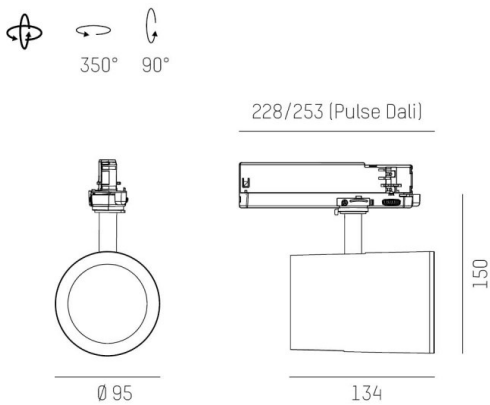

SHOP STAR LEAN

608-003010543040v2

SHOPSTAR LEAN TRACK TRACK SPOTLIGHT WITH 3 PH ADAPTER made of aluminium, grey, similar to RAL 9006,high-efficiently vacuum deposited aluminium reflector beam 20°, light output direct, swiveling 350, tilting 90, with converter, max. 700mA, dimmability: not dimmable, adapter/ceiling base grey, IP20

DRAWING

TECHNICAL DETAILS

System perform. [W]	27
Bulb type	LED
Luminous flux [lm]	2820
Current sec. [mA]	700
Colour temp. [K]	2700K
CRI	PREMIUM>90
Optics	vacuum deposited aluminium reflector
Designer	INHOUSE
Converter	with converter
Dimming	not dimmable
Light output	direct
Beam angle [°]	20°
Voltage [V]	220-240V 50/60Hz
Material	aluminium
Length [mm]	228
Height [mm]	150
Diameter [mm]	95
IP protection class	IP20
Voltage class	protection cl. II
Net weight [kg]	0,95
Colour lamp	grey
RAL	9006
Colour adapter/ceiling base	grey
EAN-Number	9010870130005
Lifetime [h]	L80 B10 50 000
Energy efficiency cl.	E
No. of luminaires B16A	36

LIGHT DISTRIBUTION CURVE

The values are rated values. Power and luminous flux are initially subject to a tolerance of +/- 10%. Colour temperature tolerance: +/- 150 K. The values apply to an ambient temperature of 25°C unless otherwise specified.