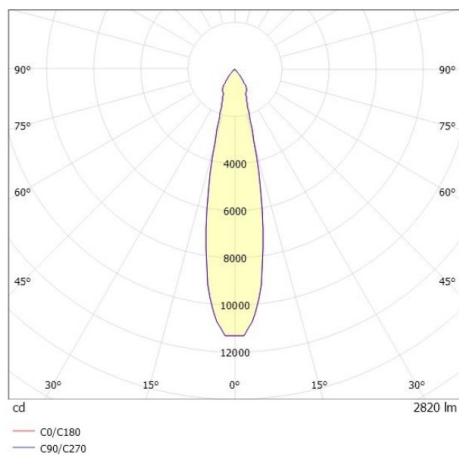

SHOP STAR LEAN

608-003010543040v2

SHOPSTAR LEAN TRACK TRACK SPOTLIGHT WITH 3 PH ADAPTER made of aluminium, grey, similar to RAL 9006,high-efficiently vacuum deposited aluminium reflector beam 20°, light output direct, swiveling 350, tilting 90, with converter, max. 700mA, dimmability: not dimmable, adapter/ceiling base grey, IP20

DRAWING

TECHNICAL DETAILS

System perform. [W]	27
Bulb type	LED
Luminous flux [lm]	2820
Current sec. [mA]	700
Colour temp. [K]	2700K
CRI	PREMIUM>90
Optics	vacuum deposited aluminium reflector
Designer	INHOUSE
Converter	with converter
Dimming	not dimmable
Light output	direct
Beam angle [°]	20°
Voltage [V]	220-240V 50/60Hz
Material	aluminium
Length [mm]	228
Height [mm]	150
Diameter [mm]	95
IP protection class	IP20
Voltage class	protection cl. II
Net weight [kg]	0,95
Colour lamp	grey
RAL	9006
Colour adapter/ceiling base	grey
EAN-Number	9010870130005
Lifetime [h]	L80 B10 50 000
Energy efficiency cl.	E
No. of luminaires B16A	36

LIGHT DISTRIBUTION CURVE

The values are rated values. Power and luminous flux are initially subject to a tolerance of +/- 10%. Colour temperature tolerance: +/- 150 K. The values apply to an ambient temperature of 25°C unless otherwise specified.