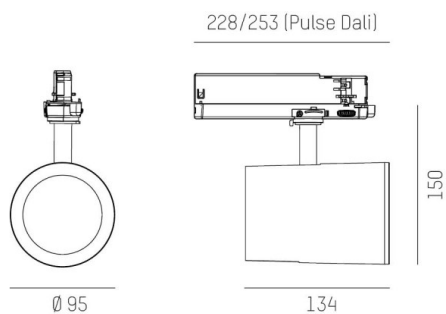

SHOP STAR LEAN

608-00301054304pv2

SHOPSTAR LEAN TRACK TRACK SPOTLIGHT WITH 3 PH ADAPTER made of aluminium, grey, similar to RAL 9006, high-efficiently vacuum deposited aluminium reflector beam 20°, light output direct, swiveling 350, tilting 90, with converter, max. 700mA, dimmability: Pulse-DALI, adapter/ceiling base grey, IP20

DRAWING

LIGHT DISTRIBUTION CURVE

TECHNICAL DETAILS

System perform. [W]	27
Bulb type	LED
Luminous flux [lm]	2820
Current sec. [mA]	700
Colour temp. [K]	2700K
CRI	PREMIUM>90
Optics	vacuum deposited aluminium reflector
Designer	INHOUSE
Converter	with converter
Light output	direct
Beam angle [°]	20°
Voltage [V]	220-240V 50/60Hz
Material	aluminium
Length [mm]	253
Height [mm]	150
Diameter [mm]	95
IP protection class	IP20
Voltage class	protection cl. II
Net weight [kg]	0,99
Colour lamp	grey
RAL	9006
Colour adapter/ceiling base	grey
EAN-Number	9010870129993
Lifetime [h]	L80 B10 50 000
Energy efficiency cl.	E
No. of luminaires B16A	50