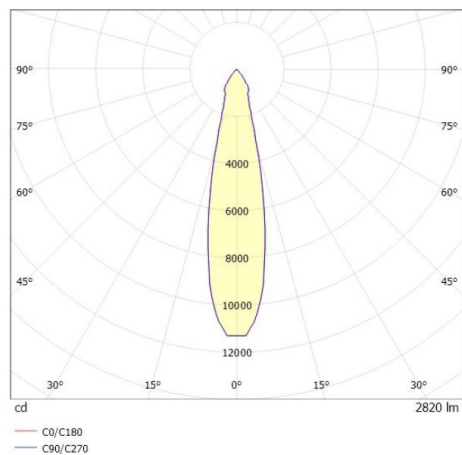

SHOP STAR LEAN

608-00301054304pv2

SHOPSTAR LEAN TRACK TRACK SPOTLIGHT WITH 3 PH ADAPTER made of aluminium, grey, similar to RAL 9006, high-efficiently vacuum deposited aluminium reflector beam 20°, light output direct, swiveling 350, tilting 90, with converter, max. 700mA, dimmability: Pulse-DALI, adapter/ceiling base grey, IP20

DRAWING

LIGHT DISTRIBUTION CURVE

TECHNICAL DETAILS

System perform. [W]	27
Bulb type	LED
Luminous flux [lm]	2820
Current sec. [mA]	700
Colour temp. [K]	2700K
CRI	PREMIUM>90
Optics	vacuum deposited aluminium reflector
Designer	INHOUSE
Converter	with converter
Light output	direct
Beam angle [°]	20°
Voltage [V]	220-240V 50/60Hz
Material	aluminium
Length [mm]	253
Height [mm]	150
Diameter [mm]	95
IP protection class	IP20
Voltage class	protection cl. II
Net weight [kg]	0,99
Colour lamp	grey
RAL	9006
Colour adapter/ceiling base	grey
EAN-Number	9010870129993
Lifetime [h]	L80 B10 50 000
Energy efficiency cl.	E
No. of luminaires B16A	50

The values are rated values. Power and luminous flux are initially subject to a tolerance of +/- 10%. Colour temperature tolerance: +/- 150 K. The values apply to an ambient temperature of 25°C unless otherwise specified.