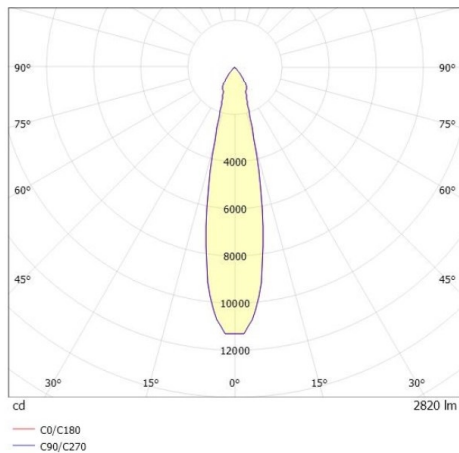

SHOP STAR LEAN

608-003010543060v2

SHOPSTAR LEAN TRACK TRACK SPOTLIGHT WITH 3 PH ADAPTER made of aluminium, black, similar to RAL 9005,high-efficiently vacuum deposited aluminium reflector beam 20°, light output direct, swiveling 350, tilting 90, with converter, max. 700mA, dimmability: not dimmable, adapter/ceiling base black, IP20

DRAWING

TECHNICAL DETAILS

System perform. [W]	27
Bulb type	LED
Luminous flux [lm]	2820
Current sec. [mA]	700
Colour temp. [K]	2700K
CRI	PREMIUM>90
Optics	vacuum deposited aluminium reflector
Designer	INHOUSE
Converter	with converter
Dimming	not dimmable
Light output	direct
Beam angle [°]	20°
Voltage [V]	220-240V 50/60Hz
Material	aluminium
Length [mm]	228
Height [mm]	150
Diameter [mm]	95
IP protection class	IP20
Voltage class	protection cl. II
Net weight [kg]	0,98
Colour lamp	black
RAL	9005
Colour adapter/ceiling base	black
EAN-Number	9010870130043
Lifetime [h]	L80 B10 50 000
Energy efficiency cl.	E
No. of luminaires B16A	50

LIGHT DISTRIBUTION CURVE

The values are rated values. Power and luminous flux are initially subject to a tolerance of +/- 10%. Colour temperature tolerance: +/- 150 K. The values apply to an ambient temperature of 25°C unless otherwise specified.