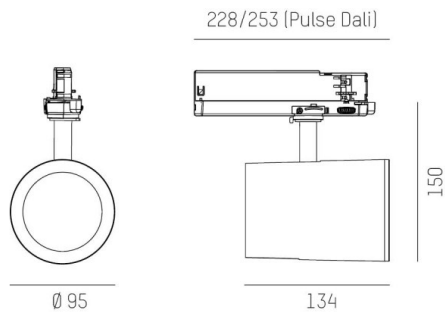

SHOP STAR LEAN

608-003010543060v2

SHOPSTAR LEAN TRACK TRACK SPOTLIGHT WITH 3 PH ADAPTER made of aluminium, black, similar to RAL 9005,high-efficiently vacuum deposited aluminium reflector beam 20°, light output direct, swiveling 350, tilting 90, with converter, max. 700mA, dimmability: not dimmable, adapter/ceiling base black, IP20

DRAWING

TECHNICAL DETAILS

System perform. [W]	27
Bulb type	LED
Luminous flux [lm]	2820
Current sec. [mA]	700
Colour temp. [K]	2700K
CRI	PREMIUM>90
Optics	vacuum deposited aluminium reflector
Designer	INHOUSE
Converter	with converter
Dimming	not dimmable
Light output	direct
Beam angle [°]	20°
Voltage [V]	220-240V 50/60Hz
Material	aluminium
Length [mm]	228
Height [mm]	150
Diameter [mm]	95
IP protection class	IP20
Voltage class	protection cl. II
Net weight [kg]	0,98
Colour lamp	black
RAL	9005
Colour adapter/ceiling base	black
EAN-Number	9010870130043
Lifetime [h]	L80 B10 50 000
Energy efficiency cl.	E
No. of luminaires B16A	50

LIGHT DISTRIBUTION CURVE

The values are rated values. Power and luminous flux are initially subject to a tolerance of +/- 10%. Colour temperature tolerance: +/- 150 K. The values apply to an ambient temperature of 25°C unless otherwise specified.