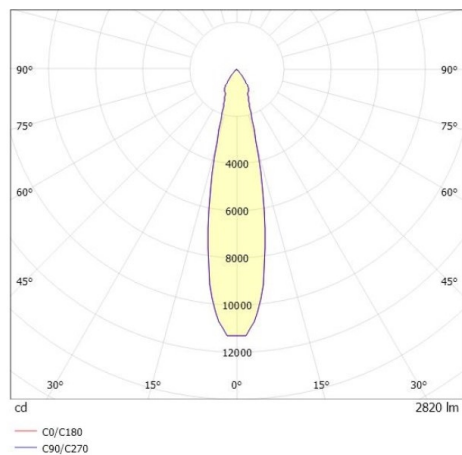

SHOP STAR LEAN

608-00301054306pv2

SHOPSTAR LEAN TRACK TRACK SPOTLIGHT WITH 3 PH ADAPTER made of aluminium, black, similar to RAL 9005,high-efficiently vacuum deposited aluminium reflector beam 20°, light output direct, swiveling 350, tilting 90, with converter, max. 700mA, dimmability: Pulse-DALI, adapter/ceiling base black, IP20

DRAWING

LIGHT DISTRIBUTION CURVE

TECHNICAL DETAILS

System perform. [W]	27
Bulb type	LED
Luminous flux [lm]	2820
Current sec. [mA]	700
Colour temp. [K]	2700K
CRI	PREMIUM>90
Optics	vacuum deposited aluminium reflector
Designer	INHOUSE
Converter	with converter
Light output	direct
Beam angle [°]	20°
Voltage [V]	220-240V 50/60Hz
Material	aluminium
Length [mm]	253
Height [mm]	150
Diameter [mm]	95
IP protection class	IP20
Voltage class	protection cl. II
Net weight [kg]	1,03
Colour lamp	black
RAL	9005
Colour adapter/ceiling base	black
EAN-Number	9010870130036
Lifetime [h]	L80 B10 50 000
Energy efficiency cl.	E
No. of luminaires B16A	50

The values are rated values. Power and luminous flux are initially subject to a tolerance of +/- 10%. Colour temperature tolerance: +/- 150 K. The values apply to an ambient temperature of 25°C unless otherwise specified.