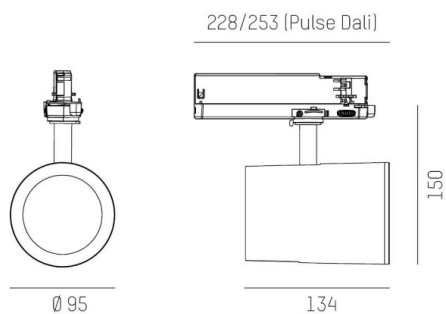

SHOP STAR LEAN

608-00301054306pv2

SHOPSTAR LEAN TRACK TRACK SPOTLIGHT WITH 3 PH ADAPTER made of aluminium, black, similar to RAL 9005,high-efficiently vacuum deposited aluminium reflector beam 20°, light output direct, swiveling 350, tilting 90, with converter, max. 700mA, dimmability: Pulse-DALI, adapter/ceiling base black, IP20

DRAWING

LIGHT DISTRIBUTION CURVE

TECHNICAL DETAILS

System perform. [W]	27
Bulb type	LED
Luminous flux [lm]	2820
Current sec. [mA]	700
Colour temp. [K]	2700K
CRI	PREMIUM>90
Optics	vacuum deposited aluminium reflector
Designer	INHOUSE
Converter	with converter
Light output	direct
Beam angle [°]	20°
Voltage [V]	220-240V 50/60Hz
Material	aluminium
Length [mm]	253
Height [mm]	150
Diameter [mm]	95
IP protection class	IP20
Voltage class	protection cl. II
Net weight [kg]	1,03
Colour lamp	black
RAL	9005
Colour adapter/ceiling base	black
EAN-Number	9010870130036
Lifetime [h]	L80 B10 50 000
Energy efficiency cl.	E
No. of luminaires B16A	50