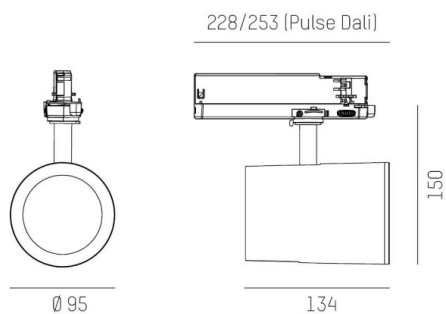

SHOP STAR LEAN

608-003010549040v2

SHOPSTAR LEAN TRACK TRACK SPOTLIGHT WITH 3 PH ADAPTER made of aluminium, grey, similar to RAL 9006, high-efficiently vacuum deposited aluminium reflector beam 20°, light output direct, swiveling 350, tilting 90, with converter, max. 700mA, dimmability: not dimmable, adapter/ceiling base grey, IP20

DRAWING

TECHNICAL DETAILS

System perform. [W]	27
Bulb type	LED
Luminous flux [lm]	2650
Current sec. [mA]	700
Colour temp. [K]	3000K
CRI	PREMIUM>90
Optics	vacuum deposited aluminium reflector
Designer	INHOUSE
Converter	with converter
Dimming	not dimmable
Light output	direct
Beam angle [°]	20°
Voltage [V]	220-240V 50/60Hz
Material	aluminium
Length [mm]	228
Height [mm]	150
Diameter [mm]	95
IP protection class	IP20
Voltage class	protection cl. II
Net weight [kg]	0,95
Colour lamp	grey
RAL	9006
Colour adapter/ceiling base	grey
EAN-Number	9010870128095
Lifetime [h]	L80 B10 50 000
Energy efficiency cl.	E
No. of luminaires B16A	36

LIGHT DISTRIBUTION CURVE

The values are rated values. Power and luminous flux are initially subject to a tolerance of +/- 10%. Colour temperature tolerance: +/- 150 K. The values apply to an ambient temperature of 25°C unless otherwise specified.