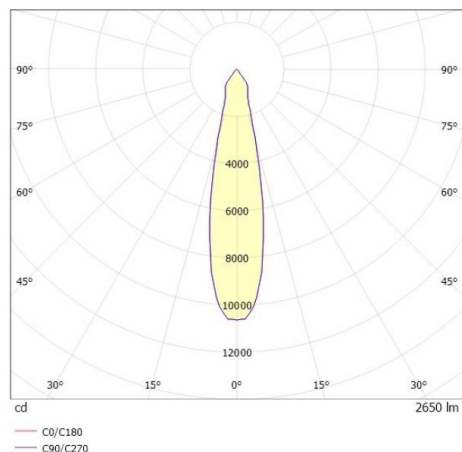

SHOP STAR LEAN

608-003010549040v2

SHOPSTAR LEAN TRACK TRACK SPOTLIGHT WITH 3 PH ADAPTER made of aluminium, grey, similar to RAL 9006, high-efficiently vacuum deposited aluminium reflector beam 20°, light output direct, swiveling 350, tilting 90, with converter, max. 700mA, dimmability: not dimmable, adapter/ceiling base grey, IP20

DRAWING

TECHNICAL DETAILS

System perform. [W]	27
Bulb type	LED
Luminous flux [lm]	2650
Current sec. [mA]	700
Colour temp. [K]	3000K
CRI	PREMIUM>90
Optics	vacuum deposited aluminium reflector
Designer	INHOUSE
Converter	with converter
Dimming	not dimmable
Light output	direct
Beam angle [°]	20°
Voltage [V]	220-240V 50/60Hz
Material	aluminium
Length [mm]	228
Height [mm]	150
Diameter [mm]	95
IP protection class	IP20
Voltage class	protection cl. II
Net weight [kg]	0,95
Colour lamp	grey
RAL	9006
Colour adapter/ceiling base	grey
EAN-Number	9010870128095
Lifetime [h]	L80 B10 50 000
Energy efficiency cl.	E
No. of luminaires B16A	36

LIGHT DISTRIBUTION CURVE

The values are rated values. Power and luminous flux are initially subject to a tolerance of +/- 10%. Colour temperature tolerance: +/- 150 K. The values apply to an ambient temperature of 25°C unless otherwise specified.