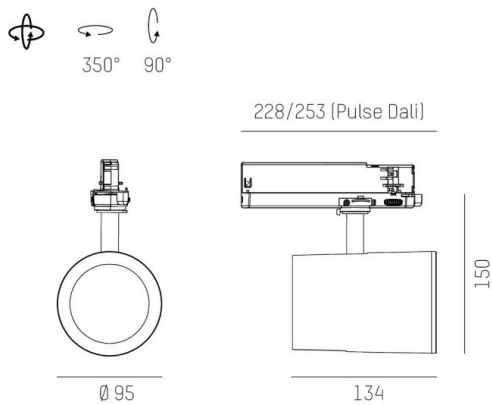

SHOP STAR LEAN

608-003010549050v2

SHOPSTAR LEAN TRACK TRACK SPOTLIGHT WITH 3 PH ADAPTER made of aluminium, white, similar to RAL 9016,high-efficiently vacuum deposited aluminium reflector beam 20°, light output direct, swiveling 350, tilting 90, with converter, max. 700mA, dimmability: not dimmable, adapter/ceiling base white, IP20

DRAWING

TECHNICAL DETAILS

System perform. [W]	27
Bulb type	LED
Luminous flux [lm]	2650
Current sec. [mA]	700
Colour temp. [K]	3000K
CRI	PREMIUM>90
Optics	vacuum deposited aluminium reflector
Designer	INHOUSE
Converter	with converter
Dimming	not dimmable
Light output	direct
Beam angle [°]	20°
Voltage [V]	220-240V 50/60Hz
Material	aluminium
Length [mm]	228
Height [mm]	150
Diameter [mm]	95
IP protection class	IP20
Voltage class	protection cl. II
Net weight [kg]	0,95
Colour lamp	white
RAL	9016
Colour adapter/ceiling base	white
EAN-Number	9010870128118
Lifetime [h]	L80 B10 50 000
Energy efficiency cl.	E
No. of luminaires B16A	50

LIGHT DISTRIBUTION CURVE

The values are rated values. Power and luminous flux are initially subject to a tolerance of +/- 10%. Colour temperature tolerance: +/- 150 K. The values apply to an ambient temperature of 25°C unless otherwise specified.