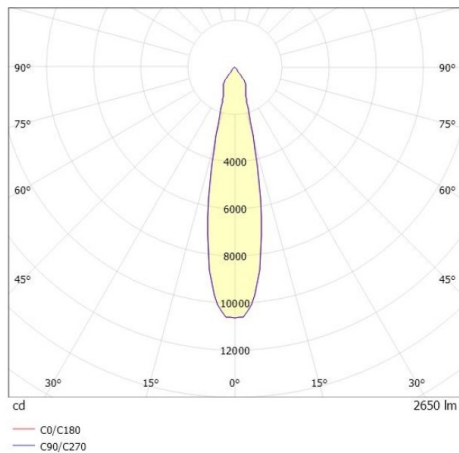

SHOP STAR LEAN

608-003010549050v2

SHOPSTAR LEAN TRACK TRACK SPOTLIGHT WITH 3 PH ADAPTER made of aluminium, white, similar to RAL 9016,high-efficiently vacuum deposited aluminium reflector beam 20°, light output direct, swiveling 350, tilting 90, with converter, max. 700mA, dimmability: not dimmable, adapter/ceiling base white, IP20

DRAWING

TECHNICAL DETAILS

System perform. [W]	27
Bulb type	LED
Luminous flux [lm]	2650
Current sec. [mA]	700
Colour temp. [K]	3000K
CRI	PREMIUM>90
Optics	vacuum deposited aluminium reflector
Designer	INHOUSE
Converter	with converter
Dimming	not dimmable
Light output	direct
Beam angle [°]	20°
Voltage [V]	220-240V 50/60Hz
Material	aluminium
Length [mm]	228
Height [mm]	150
Diameter [mm]	95
IP protection class	IP20
Voltage class	protection cl. II
Net weight [kg]	0,95
Colour lamp	white
RAL	9016
Colour adapter/ceiling base	white
EAN-Number	9010870128118
Lifetime [h]	L80 B10 50 000
Energy efficiency cl.	E
No. of luminaires B16A	50

LIGHT DISTRIBUTION CURVE

The values are rated values. Power and luminous flux are initially subject to a tolerance of +/- 10%. Colour temperature tolerance: +/- 150 K. The values apply to an ambient temperature of 25°C unless otherwise specified.