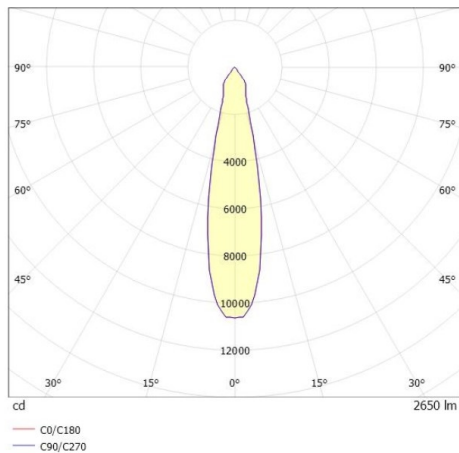

SHOP STAR LEAN

608-003010549060v2

SHOPSTAR LEAN TRACK TRACK SPOTLIGHT WITH 3 PH ADAPTER made of aluminium, black, similar to RAL 9005,high-efficiently vacuum deposited aluminium reflector beam 20°, light output direct, swiveling 350, tilting 90, with converter, max. 700mA, dimmability: not dimmable, adapter/ceiling base black, IP20

DRAWING

TECHNICAL DETAILS

System perform. [W]	27
Bulb type	LED
Luminous flux [lm]	2650
Current sec. [mA]	700
Colour temp. [K]	3000K
CRI	PREMIUM>90
Optics	vacuum deposited aluminium reflector
Designer	INHOUSE
Converter	with converter
Dimming	not dimmable
Light output	direct
Beam angle [°]	20°
Voltage [V]	220-240V 50/60Hz
Material	aluminium
Length [mm]	228
Height [mm]	150
Diameter [mm]	95
IP protection class	IP20
Voltage class	protection cl. II
Net weight [kg]	0,98
Colour lamp	black
RAL	9005
Colour adapter/ceiling base	black
EAN-Number	9010870128132
Lifetime [h]	L80 B10 50 000
Energy efficiency cl.	E
No. of luminaires B16A	50

LIGHT DISTRIBUTION CURVE

The values are rated values. Power and luminous flux are initially subject to a tolerance of +/- 10%. Colour temperature tolerance: +/- 150 K. The values apply to an ambient temperature of 25°C unless otherwise specified.