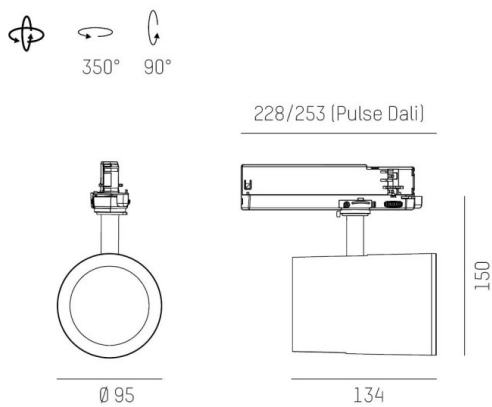

SHOP STAR LEAN

608-003010549060v2

SHOPSTAR LEAN TRACK TRACK SPOTLIGHT WITH 3 PH ADAPTER made of aluminium, black, similar to RAL 9005,high-efficiently vacuum deposited aluminium reflector beam 20°, light output direct, swiveling 350, tilting 90, with converter, max. 700mA, dimmability: not dimmable, adapter/ceiling base black, IP20

DRAWING

TECHNICAL DETAILS

System perform. [W]	27
Bulb type	LED
Luminous flux [lm]	2650
Current sec. [mA]	700
Colour temp. [K]	3000K
CRI	PREMIUM>90
Optics	vacuum deposited aluminium reflector
Designer	INHOUSE
Converter	with converter
Dimming	not dimmable
Light output	direct
Beam angle [°]	20°
Voltage [V]	220-240V 50/60Hz
Material	aluminium
Length [mm]	228
Height [mm]	150
Diameter [mm]	95
IP protection class	IP20
Voltage class	protection cl. II
Net weight [kg]	0,98
Colour lamp	black
RAL	9005
Colour adapter/ceiling base	black
EAN-Number	9010870128132
Lifetime [h]	L80 B10 50 000
Energy efficiency cl.	E
No. of luminaires B16A	50

LIGHT DISTRIBUTION CURVE

The values are rated values. Power and luminous flux are initially subject to a tolerance of +/- 10%. Colour temperature tolerance: +/- 150 K. The values apply to an ambient temperature of 25°C unless otherwise specified.