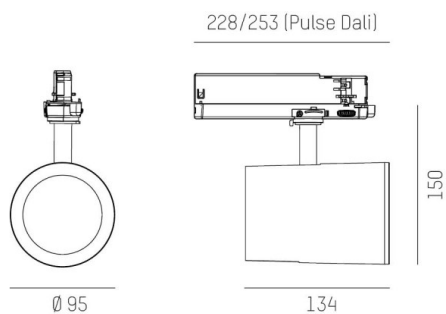

SHOP STAR LEAN

608-00301054906pv2

SHOPSTAR LEAN TRACK TRACK SPOTLIGHT WITH 3 PH ADAPTER made of aluminium, black, similar to RAL 9005,high-efficiently vacuum deposited aluminium reflector beam 20°, light output direct, swiveling 350, tilting 90, with converter, max. 700mA, dimmability: Pulse-DALI, adapter/ceiling base black, IP20

DRAWING

LIGHT DISTRIBUTION CURVE

TECHNICAL DETAILS

System perform. [W]	27
Bulb type	LED
Luminous flux [lm]	2650
Current sec. [mA]	700
Colour temp. [K]	3000K
CRI	PREMIUM>90
Optics	vacuum deposited aluminium reflector
Designer	INHOUSE
Converter	with converter
Light output	direct
Beam angle [°]	20°
Voltage [V]	220-240V 50/60Hz
Material	aluminium
Length [mm]	253
Height [mm]	150
Diameter [mm]	95
IP protection class	IP20
Voltage class	protection cl. II
Net weight [kg]	1,03
Colour lamp	black
RAL	9005
Colour adapter/ceiling base	black
EAN-Number	9010870128125
Lifetime [h]	L80 B10 50 000
Energy efficiency cl.	E
No. of luminaires B16A	50