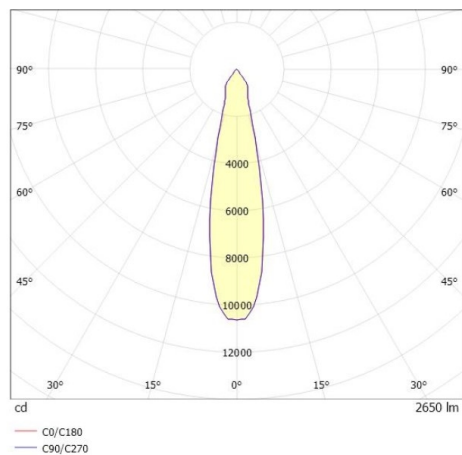

SHOP STAR LEAN

608-00301054906pv2

SHOPSTAR LEAN TRACK TRACK SPOTLIGHT WITH 3 PH ADAPTER made of aluminium, black, similar to RAL 9005,high-efficiently vacuum deposited aluminium reflector beam 20°, light output direct, swiveling 350, tilting 90, with converter, max. 700mA, dimmability: Pulse-DALI, adapter/ceiling base black, IP20

DRAWING

LIGHT DISTRIBUTION CURVE

TECHNICAL DETAILS

System perform. [W]	27
Bulb type	LED
Luminous flux [lm]	2650
Current sec. [mA]	700
Colour temp. [K]	3000K
CRI	PREMIUM>90
Optics	vacuum deposited aluminium reflector
Designer	INHOUSE
Converter	with converter
Light output	direct
Beam angle [°]	20°
Voltage [V]	220-240V 50/60Hz
Material	aluminium
Length [mm]	253
Height [mm]	150
Diameter [mm]	95
IP protection class	IP20
Voltage class	protection cl. II
Net weight [kg]	1,03
Colour lamp	black
RAL	9005
Colour adapter/ceiling base	black
EAN-Number	9010870128125
Lifetime [h]	L80 B10 50 000
Energy efficiency cl.	E
No. of luminaires B16A	50

The values are rated values. Power and luminous flux are initially subject to a tolerance of +/- 10%. Colour temperature tolerance: +/- 150 K. The values apply to an ambient temperature of 25°C unless otherwise specified.