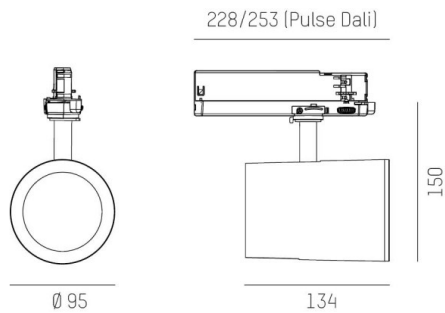

SHOP STAR LEAN

608-00301082404pv2

SHOPSTAR LEAN TRACK TRACK SPOTLIGHT WITH 3 PH ADAPTER made of aluminium, grey, similar to RAL 9006, high-efficiently vacuum deposited aluminium reflector beam 35°, light output direct, swiveling 350, tilting 90, with converter, max. 700mA, dimmability: Pulse-DALI, adapter/ceiling base grey, IP20

DRAWING

LIGHT DISTRIBUTION CURVE

TECHNICAL DETAILS

System perform. [W]	27
Bulb type	LED
Luminous flux [lm]	2940
Current sec. [mA]	700
Colour temp. [K]	4000K
CRI	>90
Optics	vacuum deposited aluminium reflector
Designer	INHOUSE
Converter	with converter
Light output	direct
Beam angle [°]	35°
Voltage [V]	220-240V 50/60Hz
Material	aluminium
Length [mm]	253
Height [mm]	150
Diameter [mm]	95
IP protection class	IP20
Voltage class	protection cl. II
Net weight [kg]	0,99
Colour lamp	grey
RAL	9006
Colour adapter/ceiling base	grey
EAN-Number	9010870129108
Lifetime [h]	L80 B10 50 000
Energy efficiency cl.	D
No. of luminaires B16A	50