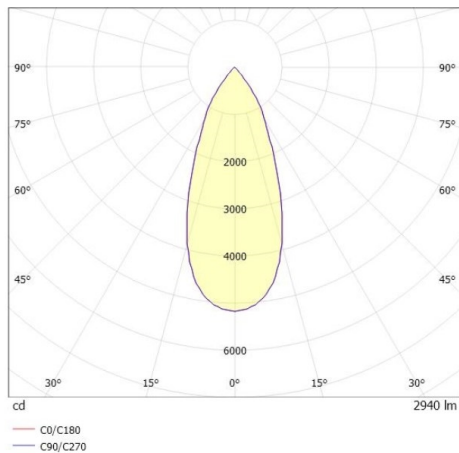

SHOP STAR LEAN

608-00301082404pv2

SHOPSTAR LEAN TRACK TRACK SPOTLIGHT WITH 3 PH ADAPTER made of aluminium, grey, similar to RAL 9006, high-efficiently vacuum deposited aluminium reflector beam 35°, light output direct, swiveling 350, tilting 90, with converter, max. 700mA, dimmability: Pulse-DALI, adapter/ceiling base grey, IP20

DRAWING

LIGHT DISTRIBUTION CURVE

TECHNICAL DETAILS

System perform. [W]	27
Bulb type	LED
Luminous flux [lm]	2940
Current sec. [mA]	700
Colour temp. [K]	4000K
CRI	>90
Optics	vacuum deposited aluminium reflector
Designer	INHOUSE
Converter	with converter
Light output	direct
Beam angle [°]	35°
Voltage [V]	220-240V 50/60Hz
Material	aluminium
Length [mm]	253
Height [mm]	150
Diameter [mm]	95
IP protection class	IP20
Voltage class	protection cl. II
Net weight [kg]	0,99
Colour lamp	grey
RAL	9006
Colour adapter/ceiling base	grey
EAN-Number	9010870129108
Lifetime [h]	L80 B10 50 000
Energy efficiency cl.	D
No. of luminaires B16A	50