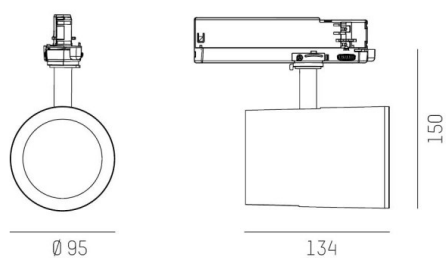

SHOP STAR LEAN

608-003010824050v2

SHOPSTAR LEAN TRACK TRACK SPOTLIGHT WITH 3 PH ADAPTER made of aluminium, white, similar to RAL 9016,high-efficiently vacuum deposited aluminium reflector beam 35°, light output direct, swiveling 350, tilting 90, with converter, max. 700mA, dimmability: not dimmable, adapter/ceiling base white, IP20

DRAWING

350° 90°

228/253 (Pulse Dalil)

LIGHT DISTRIBUTION CURVE

TECHNICAL DETAILS

System perform. [W]	27
Bulb type	LED
Luminous flux [lm]	2940
Current sec. [mA]	700
Colour temp. [K]	4000K
CRI	>90
Optics	vacuum deposited aluminium reflector
Designer	INHOUSE
Converter	with converter
Dimming	not dimmable
Light output	direct
Beam angle [°]	35°
Voltage [V]	220-240V 50/60Hz
Material	aluminium
Length [mm]	228
Height [mm]	150
Diameter [mm]	95
IP protection class	IP20
Voltage class	protection cl. II
Net weight [kg]	0,95
Colour lamp	white
RAL	9016
Colour adapter/ceiling base	white
EAN-Number	9010870129139
Lifetime [h]	L80 B10 50 000
Energy efficiency cl.	D
No. of luminaires B16A	50