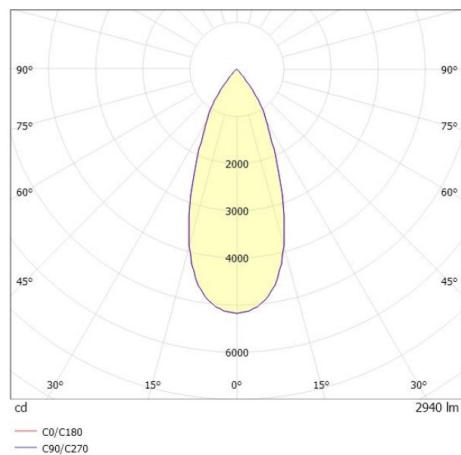

SHOP STAR LEAN

608-003010824050v2

SHOPSTAR LEAN TRACK TRACK SPOTLIGHT WITH 3 PH ADAPTER made of aluminium, white, similar to RAL 9016,high-efficiently vacuum deposited aluminium reflector beam 35°, light output direct, swiveling 350, tilting 90, with converter, max. 700mA, dimmability: not dimmable, adapter/ceiling base white, IP20

DRAWING

350° 90°

228/253 (Pulse Dalil)

LIGHT DISTRIBUTION CURVE

TECHNICAL DETAILS

System perform. [W]	27
Bulb type	LED
Luminous flux [lm]	2940
Current sec. [mA]	700
Colour temp. [K]	4000K
CRI	>90
Optics	vacuum deposited aluminium reflector
Designer	INHOUSE
Converter	with converter
Dimming	not dimmable
Light output	direct
Beam angle [°]	35°
Voltage [V]	220-240V 50/60Hz
Material	aluminium
Length [mm]	228
Height [mm]	150
Diameter [mm]	95
IP protection class	IP20
Voltage class	protection cl. II
Net weight [kg]	0,95
Colour lamp	white
RAL	9016
Colour adapter/ceiling base	white
EAN-Number	9010870129139
Lifetime [h]	L80 B10 50 000
Energy efficiency cl.	D
No. of luminaires B16A	50