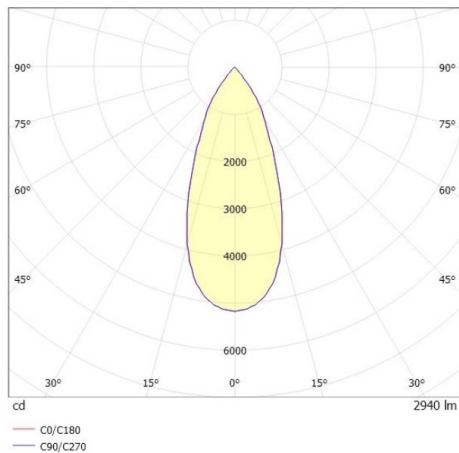

SHOP STAR LEAN

608-00301082405pv2

SHOPSTAR LEAN TRACK TRACK SPOTLIGHT WITH 3 PH ADAPTER made of aluminium, white, similar to RAL 9016, high-efficiently vacuum deposited aluminium reflector beam 35°, light output direct, swiveling 350, tilting 90, with converter, max. 700mA, dimmability: Pulse-DALI, adapter/ceiling base white, IP20

DRAWING

LIGHT DISTRIBUTION CURVE

TECHNICAL DETAILS

System perform. [W]	27
Bulb type	LED
Luminous flux [lm]	2940
Current sec. [mA]	700
Colour temp. [K]	4000K
CRI	>90
Optics	vacuum deposited aluminium reflector
Designer	INHOUSE
Converter	with converter
Light output	direct
Beam angle [°]	35°
Voltage [V]	220-240V 50/60Hz
Material	aluminium
Length [mm]	253
Height [mm]	150
Diameter [mm]	95
IP protection class	IP20
Voltage class	protection cl. II
Net weight [kg]	0,99
Colour lamp	white
RAL	9016
Colour adapter/ceiling base	white
EAN-Number	9010870129122
Lifetime [h]	L80 B10 50 000
Energy efficiency cl.	D
No. of luminaires B16A	50