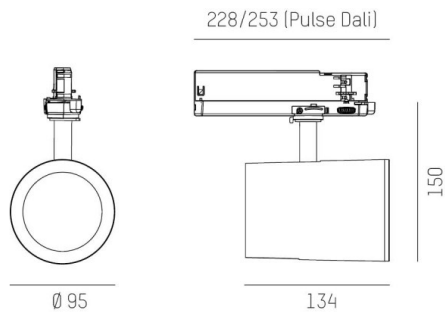

SHOP STAR LEAN

608-00301082405pv2

SHOPSTAR LEAN TRACK TRACK SPOTLIGHT WITH 3 PH ADAPTER made of aluminium, white, similar to RAL 9016, high-efficiently vacuum deposited aluminium reflector beam 35°, light output direct, swiveling 350, tilting 90, with converter, max. 700mA, dimmability: Pulse-DALI, adapter/ceiling base white, IP20

DRAWING

LIGHT DISTRIBUTION CURVE

TECHNICAL DETAILS

System perform. [W]	27
Bulb type	LED
Luminous flux [lm]	2940
Current sec. [mA]	700
Colour temp. [K]	4000K
CRI	>90
Optics	vacuum deposited aluminium reflector
Designer	INHOUSE
Converter	with converter
Light output	direct
Beam angle [°]	35°
Voltage [V]	220-240V 50/60Hz
Material	aluminium
Length [mm]	253
Height [mm]	150
Diameter [mm]	95
IP protection class	IP20
Voltage class	protection cl. II
Net weight [kg]	0,99
Colour lamp	white
RAL	9016
Colour adapter/ceiling base	white
EAN-Number	9010870129122
Lifetime [h]	L80 B10 50 000
Energy efficiency cl.	D
No. of luminaires B16A	50