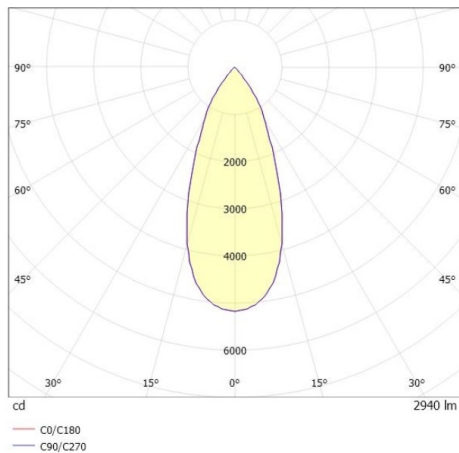

SHOP STAR LEAN

608-00301082406pv2

SHOPSTAR LEAN TRACK TRACK SPOTLIGHT WITH 3 PH ADAPTER made of aluminium, black, similar to RAL 9005,high-efficiently vacuum deposited aluminium reflector beam 35°, light output direct, swiveling 350, tilting 90, with converter, max. 700mA, dimmability: Pulse-DALI, adapter/ceiling base black, IP20

DRAWING

LIGHT DISTRIBUTION CURVE

TECHNICAL DETAILS

System perform. [W]	27
Bulb type	LED
Luminous flux [lm]	2940
Current sec. [mA]	700
Colour temp. [K]	4000K
CRI	>90
Optics	vacuum deposited aluminium reflector
Designer	INHOUSE
Converter	with converter
Light output	direct
Beam angle [°]	35°
Voltage [V]	220-240V 50/60Hz
Material	aluminium
Length [mm]	253
Height [mm]	150
Diameter [mm]	95
IP protection class	IP20
Voltage class	protection cl. II
Net weight [kg]	1,03
Colour lamp	black
RAL	9005
Colour adapter/ceiling base	black
EAN-Number	9010870129146
Lifetime [h]	L80 B10 50 000
Energy efficiency cl.	D
No. of luminaires B16A	50