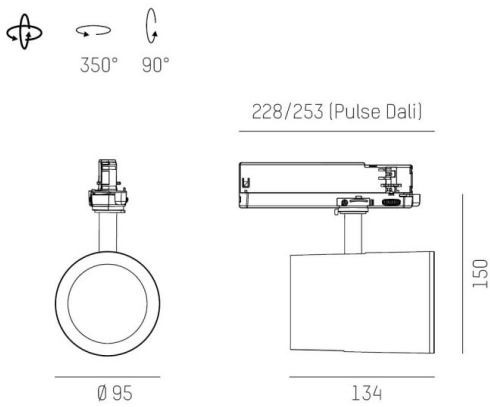

SHOP STAR LEAN

608-00301082406pv2

SHOPSTAR LEAN TRACK TRACK SPOTLIGHT WITH 3 PH ADAPTER made of aluminium, black, similar to RAL 9005,high-efficiently vacuum deposited aluminium reflector beam 35°, light output direct, swiveling 350, tilting 90, with converter, max. 700mA, dimmability: Pulse-DALI, adapter/ceiling base black, IP20

DRAWING

LIGHT DISTRIBUTION CURVE

TECHNICAL DETAILS

System perform. [W]	27
Bulb type	LED
Luminous flux [lm]	2940
Current sec. [mA]	700
Colour temp. [K]	4000K
CRI	>90
Optics	vacuum deposited aluminium reflector
Designer	INHOUSE
Converter	with converter
Light output	direct
Beam angle [°]	35°
Voltage [V]	220-240V 50/60Hz
Material	aluminium
Length [mm]	253
Height [mm]	150
Diameter [mm]	95
IP protection class	IP20
Voltage class	protection cl. II
Net weight [kg]	1,03
Colour lamp	black
RAL	9005
Colour adapter/ceiling base	black
EAN-Number	9010870129146
Lifetime [h]	L80 B10 50 000
Energy efficiency cl.	D
No. of luminaires B16A	50