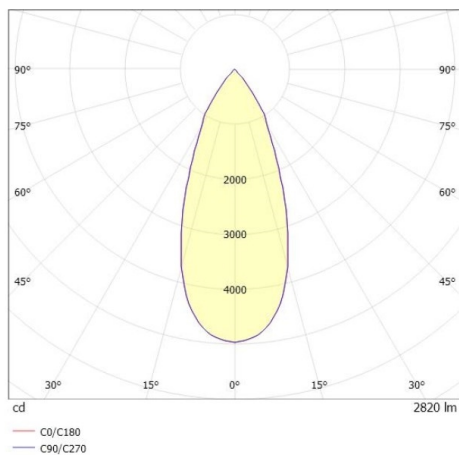

SHOP STAR LEAN

608-003010843040v2

SHOPSTAR LEAN TRACK TRACK SPOTLIGHT WITH 3 PH ADAPTER made of aluminium, grey, similar to RAL 9006, high-efficiently vacuum deposited aluminium reflector beam 35°, light output direct, swiveling 350, tilting 90, with converter, max. 700mA, dimmability: not dimmable, adapter/ceiling base grey, IP20

DRAWING

TECHNICAL DETAILS

System perform. [W]	27
Bulb type	LED
Luminous flux [lm]	2820
Current sec. [mA]	700
Colour temp. [K]	2700K
CRI	PREMIUM>90
Optics	vacuum deposited aluminium reflector
Designer	INHOUSE
Converter	with converter
Dimming	not dimmable
Light output	direct
Beam angle [°]	35°
Voltage [V]	220-240V 50/60Hz
Material	aluminium
Length [mm]	228
Height [mm]	150
Diameter [mm]	95
IP protection class	IP20
Voltage class	protection cl. II
Net weight [kg]	0,95
Colour lamp	grey
RAL	9006
Colour adapter/ceiling base	grey
EAN-Number	9010870130067
Lifetime [h]	L80 B10 50 000
Energy efficiency cl.	E
No. of luminaires B16A	36

LIGHT DISTRIBUTION CURVE

The values are rated values. Power and luminous flux are initially subject to a tolerance of +/- 10%. Colour temperature tolerance: +/- 150 K. The values apply to an ambient temperature of 25°C unless otherwise specified.