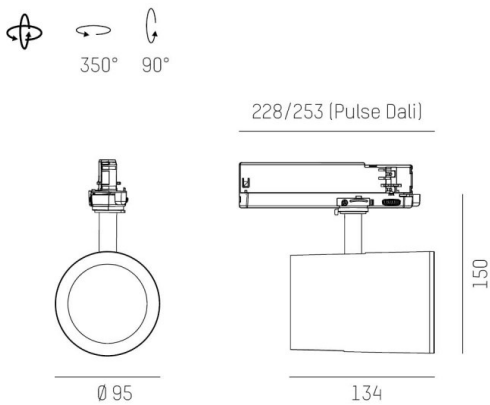

SHOP STAR LEAN

608-003010843040v2

SHOPSTAR LEAN TRACK TRACK SPOTLIGHT WITH 3 PH ADAPTER made of aluminium, grey, similar to RAL 9006, high-efficiently vacuum deposited aluminium reflector beam 35°, light output direct, swiveling 350, tilting 90, with converter, max. 700mA, dimmability: not dimmable, adapter/ceiling base grey, IP20

DRAWING

TECHNICAL DETAILS

System perform. [W]	27
Bulb type	LED
Luminous flux [lm]	2820
Current sec. [mA]	700
Colour temp. [K]	2700K
CRI	PREMIUM>90
Optics	vacuum deposited aluminium reflector
Designer	INHOUSE
Converter	with converter
Dimming	not dimmable
Light output	direct
Beam angle [°]	35°
Voltage [V]	220-240V 50/60Hz
Material	aluminium
Length [mm]	228
Height [mm]	150
Diameter [mm]	95
IP protection class	IP20
Voltage class	protection cl. II
Net weight [kg]	0,95
Colour lamp	grey
RAL	9006
Colour adapter/ceiling base	grey
EAN-Number	9010870130067
Lifetime [h]	L80 B10 50 000
Energy efficiency cl.	E
No. of luminaires B16A	36

LIGHT DISTRIBUTION CURVE

The values are rated values. Power and luminous flux are initially subject to a tolerance of +/- 10%. Colour temperature tolerance: +/- 150 K. The values apply to an ambient temperature of 25°C unless otherwise specified.