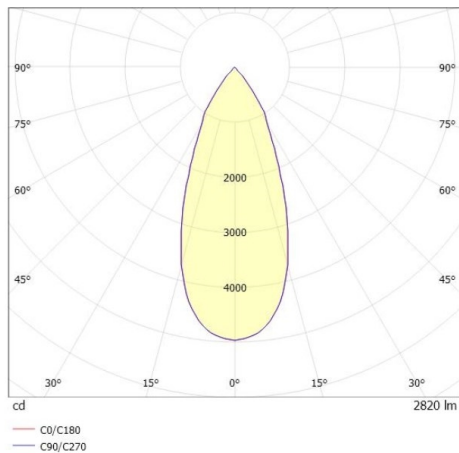

SHOP STAR LEAN

608-003010843060v2

SHOPSTAR LEAN TRACK TRACK SPOTLIGHT WITH 3 PH ADAPTER made of aluminium, black, similar to RAL 9005,high-efficiently vacuum deposited aluminium reflector beam 35°, light output direct, swiveling 350, tilting 90, with converter, max. 700mA, dimmability: not dimmable, adapter/ceiling base black, IP20

DRAWING

TECHNICAL DETAILS

System perform. [W]	27
Bulb type	LED
Luminous flux [lm]	2820
Current sec. [mA]	700
Colour temp. [K]	2700K
CRI	PREMIUM>90
Optics	vacuum deposited aluminium reflector
Designer	INHOUSE
Converter	with converter
Dimming	not dimmable
Light output	direct
Beam angle [°]	35°
Voltage [V]	220-240V 50/60Hz
Material	aluminium
Length [mm]	228
Height [mm]	150
Diameter [mm]	95
IP protection class	IP20
Voltage class	protection cl. II
Net weight [kg]	0,98
Colour lamp	black
RAL	9005
Colour adapter/ceiling base	black
EAN-Number	9010870130104
Lifetime [h]	L80 B10 50 000
Energy efficiency cl.	E
No. of luminaires B16A	50

LIGHT DISTRIBUTION CURVE

The values are rated values. Power and luminous flux are initially subject to a tolerance of +/- 10%. Colour temperature tolerance: +/- 150 K. The values apply to an ambient temperature of 25°C unless otherwise specified.