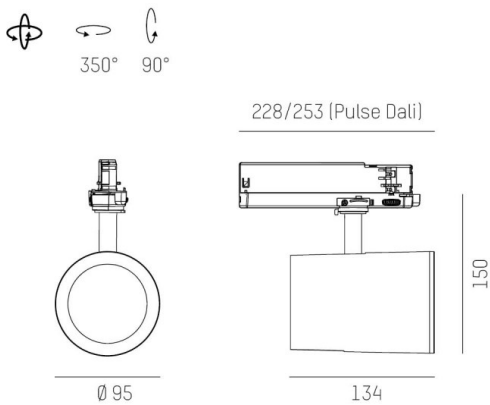

SHOP STAR LEAN

608-003010843060v2

SHOPSTAR LEAN TRACK TRACK SPOTLIGHT WITH 3 PH ADAPTER made of aluminium, black, similar to RAL 9005,high-efficiently vacuum deposited aluminium reflector beam 35°, light output direct, swiveling 350, tilting 90, with converter, max. 700mA, dimmability: not dimmable, adapter/ceiling base black, IP20

DRAWING

TECHNICAL DETAILS

System perform. [W]	27
Bulb type	LED
Luminous flux [lm]	2820
Current sec. [mA]	700
Colour temp. [K]	2700K
CRI	PREMIUM>90
Optics	vacuum deposited aluminium reflector
Designer	INHOUSE
Converter	with converter
Dimming	not dimmable
Light output	direct
Beam angle [°]	35°
Voltage [V]	220-240V 50/60Hz
Material	aluminium
Length [mm]	228
Height [mm]	150
Diameter [mm]	95
IP protection class	IP20
Voltage class	protection cl. II
Net weight [kg]	0,98
Colour lamp	black
RAL	9005
Colour adapter/ceiling base	black
EAN-Number	9010870130104
Lifetime [h]	L80 B10 50 000
Energy efficiency cl.	E
No. of luminaires B16A	50

LIGHT DISTRIBUTION CURVE

The values are rated values. Power and luminous flux are initially subject to a tolerance of +/- 10%. Colour temperature tolerance: +/- 150 K. The values apply to an ambient temperature of 25°C unless otherwise specified.