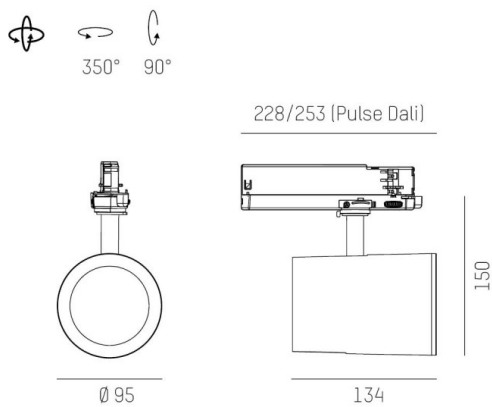

SHOP STAR LEAN

608-00301084306pv2

SHOPSTAR LEAN TRACK TRACK SPOTLIGHT WITH 3 PH ADAPTER made of aluminium, black, similar to RAL 9005,high-efficiently vacuum deposited aluminium reflector beam 35°, light output direct, swiveling 350, tilting 90, with converter, max. 700mA, dimmability: Pulse-DALI, adapter/ceiling base black, IP20

DRAWING

LIGHT DISTRIBUTION CURVE

TECHNICAL DETAILS

System perform. [W]	27
Bulb type	LED
Luminous flux [lm]	2820
Current sec. [mA]	700
Colour temp. [K]	2700K
CRI	PREMIUM>90
Optics	vacuum deposited aluminium reflector
Designer	INHOUSE
Converter	with converter
Light output	direct
Beam angle [°]	35°
Voltage [V]	220-240V 50/60Hz
Material	aluminium
Length [mm]	253
Height [mm]	150
Diameter [mm]	95
IP protection class	IP20
Voltage class	protection cl. II
Net weight [kg]	1,03
Colour lamp	black
RAL	9005
Colour adapter/ceiling base	black
EAN-Number	9010870130098
Lifetime [h]	L80 B10 50 000
Energy efficiency cl.	E
No. of luminaires B16A	50