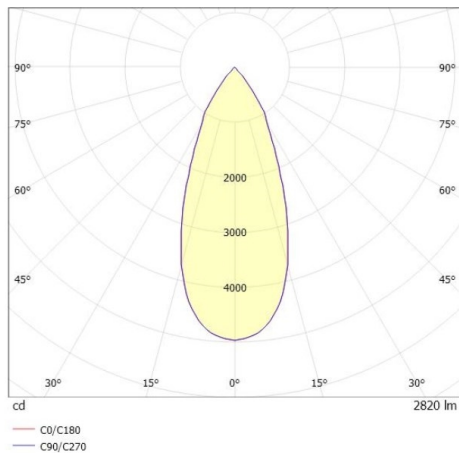

SHOP STAR LEAN

608-00301084306pv2

SHOPSTAR LEAN TRACK TRACK SPOTLIGHT WITH 3 PH ADAPTER made of aluminium, black, similar to RAL 9005,high-efficiently vacuum deposited aluminium reflector beam 35°, light output direct, swiveling 350, tilting 90, with converter, max. 700mA, dimmability: Pulse-DALI, adapter/ceiling base black, IP20

DRAWING

LIGHT DISTRIBUTION CURVE

TECHNICAL DETAILS

System perform. [W]	27
Bulb type	LED
Luminous flux [lm]	2820
Current sec. [mA]	700
Colour temp. [K]	2700K
CRI	PREMIUM>90
Optics	vacuum deposited aluminium reflector
Designer	INHOUSE
Converter	with converter
Light output	direct
Beam angle [°]	35°
Voltage [V]	220-240V 50/60Hz
Material	aluminium
Length [mm]	253
Height [mm]	150
Diameter [mm]	95
IP protection class	IP20
Voltage class	protection cl. II
Net weight [kg]	1,03
Colour lamp	black
RAL	9005
Colour adapter/ceiling base	black
EAN-Number	9010870130098
Lifetime [h]	L80 B10 50 000
Energy efficiency cl.	E
No. of luminaires B16A	50