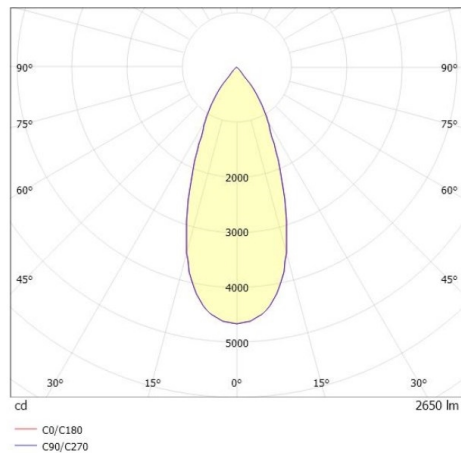

The values are rated values. Power and luminous flux are initially subject to a tolerance of +/- 10%. Colour temperature tolerance: +/- 150 K. The values apply to an ambient temperature of 25°C unless otherwise specified.