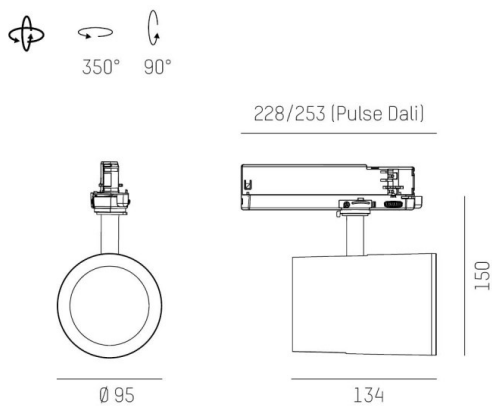

DRAWING

TECHNICAL DETAILS

System perform. [W]	27
Bulb type	LED
Luminous flux [lm]	2650
Current sec. [mA]	700
Colour temp. [K]	3000K
CRI	PREMIUM>90
Optics	vacuum deposited aluminium reflector
Designer	INHOUSE
Converter	with converter
Dimming	not dimmable
Light output	direct
Beam angle [°]	35°
Voltage [V]	220-240V 50/60Hz
Material	aluminium
Length [mm]	228
Height [mm]	150
Diameter [mm]	95
IP protection class	IP20
Voltage class	protection cl. II
Net weight [kg]	0,98
Colour lamp	black
RAL	9005
Colour adapter/ceiling base	black
EAN-Number	9010870128194
Lifetime [h]	L80 B10 50 000
Energy efficiency cl.	E
No. of luminaires B16A	50

LIGHT DISTRIBUTION CURVE