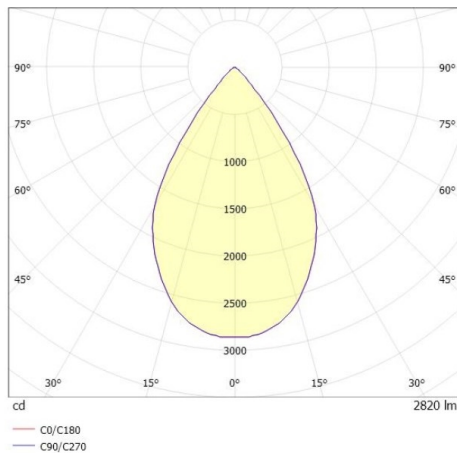

SHOP STAR LEAN

608-00301094304pv2

SHOPSTAR LEAN TRACK TRACK SPOTLIGHT WITH 3 PH ADAPTER made of aluminium, grey, similar to RAL 9006, high-efficiently vacuum deposited aluminium reflector beam 60°, light output direct, swiveling 350, tilting 90, with converter, max. 700mA, dimmability: Pulse-DALI, adapter/ceiling base grey, IP20

DRAWING

LIGHT DISTRIBUTION CURVE

TECHNICAL DETAILS

System perform. [W]	27
Bulb type	LED
Luminous flux [lm]	2820
Current sec. [mA]	700
Colour temp. [K]	2700K
CRI	PREMIUM>90
Optics	vacuum deposited aluminium reflector
Designer	INHOUSE
Converter	with converter
Light output	direct
Beam angle [°]	60°
Voltage [V]	220-240V 50/60Hz
Material	aluminium
Length [mm]	253
Height [mm]	150
Diameter [mm]	95
IP protection class	IP20
Voltage class	protection cl. II
Net weight [kg]	0,99
Colour lamp	grey
RAL	9006
Colour adapter/ceiling base	grey
EAN-Number	9010870130111
Lifetime [h]	L80 B10 50 000
Energy efficiency cl.	E
No. of luminaires B16A	50