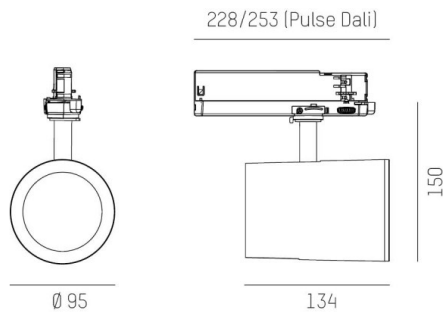

SHOP STAR LEAN

608-00301094304pv2

SHOPSTAR LEAN TRACK TRACK SPOTLIGHT WITH 3 PH ADAPTER made of aluminium, grey, similar to RAL 9006, high-efficiently vacuum deposited aluminium reflector beam 60°, light output direct, swiveling 350, tilting 90, with converter, max. 700mA, dimmability: Pulse-DALI, adapter/ceiling base grey, IP20

DRAWING

LIGHT DISTRIBUTION CURVE

TECHNICAL DETAILS

System perform. [W]	27
Bulb type	LED
Luminous flux [lm]	2820
Current sec. [mA]	700
Colour temp. [K]	2700K
CRI	PREMIUM>90
Optics	vacuum deposited aluminium reflector
Designer	INHOUSE
Converter	with converter
Light output	direct
Beam angle [°]	60°
Voltage [V]	220-240V 50/60Hz
Material	aluminium
Length [mm]	253
Height [mm]	150
Diameter [mm]	95
IP protection class	IP20
Voltage class	protection cl. II
Net weight [kg]	0,99
Colour lamp	grey
RAL	9006
Colour adapter/ceiling base	grey
EAN-Number	9010870130111
Lifetime [h]	L80 B10 50 000
Energy efficiency cl.	E
No. of luminaires B16A	50