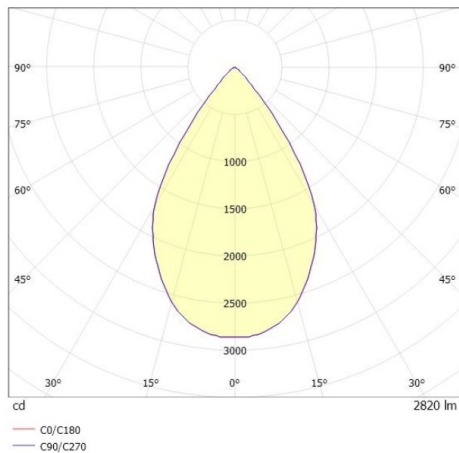

SHOP STAR LEAN

608-00301094306pv2

SHOPSTAR LEAN TRACK TRACK SPOTLIGHT WITH 3 PH ADAPTER made of aluminium, black, similar to RAL 9005,high-efficiently vacuum deposited aluminium reflector beam 60°, light output direct, swiveling 350, tilting 90, with converter, max. 700mA, dimmability: Pulse-DALI, adapter/ceiling base black, IP20

DRAWING

LIGHT DISTRIBUTION CURVE

TECHNICAL DETAILS

System perform. [W]	27
Bulb type	LED
Luminous flux [lm]	2820
Current sec. [mA]	700
Colour temp. [K]	2700K
CRI	PREMIUM>90
Optics	vacuum deposited aluminium reflector
Designer	INHOUSE
Converter	with converter
Light output	direct
Beam angle [°]	60°
Voltage [V]	220-240V 50/60Hz
Material	aluminium
Length [mm]	253
Height [mm]	150
Diameter [mm]	95
IP protection class	IP20
Voltage class	protection cl. II
Net weight [kg]	1,03
Colour lamp	black
RAL	9005
Colour adapter/ceiling base	black
EAN-Number	9010870130159
Lifetime [h]	L80 B10 50 000
Energy efficiency cl.	E
No. of luminaires B16A	50