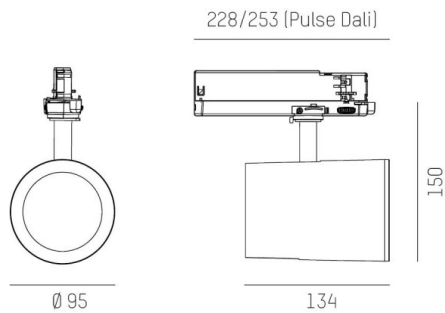

SHOP STAR LEAN

608-00301094306pv2

SHOPSTAR LEAN TRACK TRACK SPOTLIGHT WITH 3 PH ADAPTER made of aluminium, black, similar to RAL 9005,high-efficiently vacuum deposited aluminium reflector beam 60°, light output direct, swiveling 350, tilting 90, with converter, max. 700mA, dimmability: Pulse-DALI, adapter/ceiling base black, IP20

DRAWING

LIGHT DISTRIBUTION CURVE

TECHNICAL DETAILS

System perform. [W]	27
Bulb type	LED
Luminous flux [lm]	2820
Current sec. [mA]	700
Colour temp. [K]	2700K
CRI	PREMIUM>90
Optics	vacuum deposited aluminium reflector
Designer	INHOUSE
Converter	with converter
Light output	direct
Beam angle [°]	60°
Voltage [V]	220-240V 50/60Hz
Material	aluminium
Length [mm]	253
Height [mm]	150
Diameter [mm]	95
IP protection class	IP20
Voltage class	protection cl. II
Net weight [kg]	1,03
Colour lamp	black
RAL	9005
Colour adapter/ceiling base	black
EAN-Number	9010870130159
Lifetime [h]	L80 B10 50 000
Energy efficiency cl.	E
No. of luminaires B16A	50