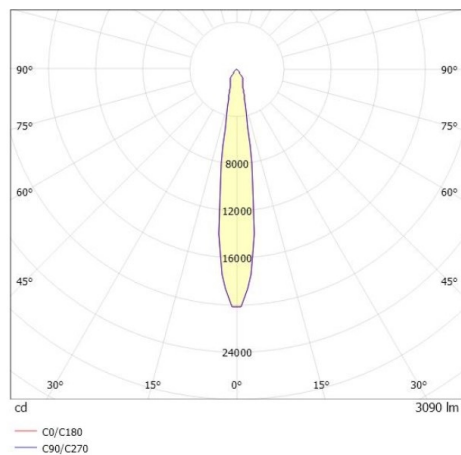

SHOP STAR LEAN

608-00301122404pv2

SHOPSTAR LEAN TRACK TRACK SPOTLIGHT WITH 3 PH ADAPTER made of aluminium, grey, similar to RAL 9006, high-efficiently vacuum deposited aluminium reflector without safety glass beam 15°, light output direct, swiveling 350, tilting 90, with converter, max. 700mA, dimmability: Pulse-DALI, adapter/ceiling base grey, IP20

DRAWING

TECHNICAL DETAILS

System perform. [W]	27
Bulb type	LED
Luminous flux [lm]	3090
Current sec. [mA]	700
Colour temp. [K]	4000K
CRI	>90
Optics	aluminium reflector without protection glass
Designer	INHOUSE
Converter	with converter
Light output	direct
Beam angle [°]	15°
Voltage [V]	220-240V 50/60Hz
Material	aluminium
Length [mm]	253
Height [mm]	150
Diameter [mm]	95
IP protection class	IP20
Voltage class	protection cl. II
Net weight [kg]	0,95
Colour lamp	grey
RAL	9006
Colour adapter/ceiling base	grey
EAN-Number	9010870129221
Lifetime [h]	L80 B10 50 000
Energy efficiency cl.	D
No. of luminaires B16A	50

LIGHT DISTRIBUTION CURVE

The values are rated values. Power and luminous flux are initially subject to a tolerance of +/- 10%. Colour temperature tolerance: +/- 150 K. The values apply to an ambient temperature of 25°C unless otherwise specified.