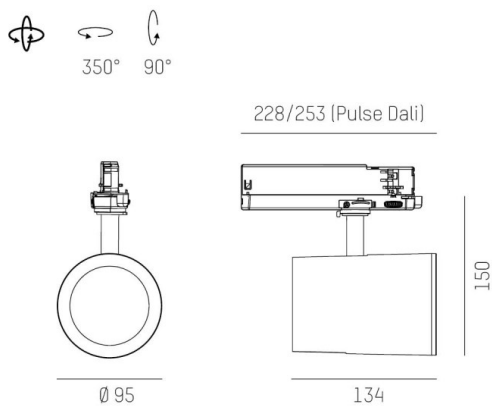

SHOP STAR LEAN

608-00301122404pv2

SHOPSTAR LEAN TRACK TRACK SPOTLIGHT WITH 3 PH ADAPTER made of aluminium, grey, similar to RAL 9006, high-efficiently vacuum deposited aluminium reflector without safety glass beam 15°, light output direct, swiveling 350, tilting 90, with converter, max. 700mA, dimmability: Pulse-DALI, adapter/ceiling base grey, IP20

DRAWING

TECHNICAL DETAILS

System perform. [W]	27
Bulb type	LED
Luminous flux [lm]	3090
Current sec. [mA]	700
Colour temp. [K]	4000K
CRI	>90
Optics	aluminium reflector without protection glass
Designer	INHOUSE
Converter	with converter
Light output	direct
Beam angle [°]	15°
Voltage [V]	220-240V 50/60Hz
Material	aluminium
Length [mm]	253
Height [mm]	150
Diameter [mm]	95
IP protection class	IP20
Voltage class	protection cl. II
Net weight [kg]	0,95
Colour lamp	grey
RAL	9006
Colour adapter/ceiling base	grey
EAN-Number	9010870129221
Lifetime [h]	L80 B10 50 000
Energy efficiency cl.	D
No. of luminaires B16A	50

LIGHT DISTRIBUTION CURVE

The values are rated values. Power and luminous flux are initially subject to a tolerance of +/- 10%. Colour temperature tolerance: +/- 150 K. The values apply to an ambient temperature of 25°C unless otherwise specified.