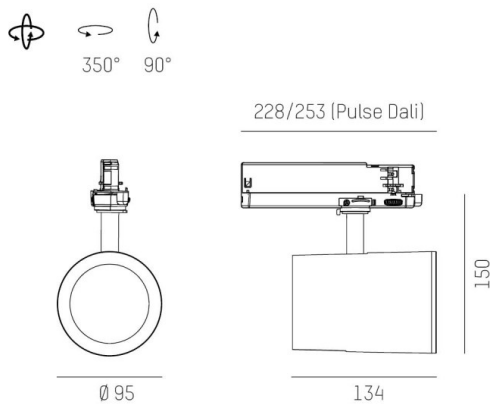

SHOP STAR LEAN

608-003011224050v2

SHOPSTAR LEAN TRACK TRACK SPOTLIGHT WITH 3 PH ADAPTER made of aluminium, white, similar to RAL 9016,high-efficiently vacuum deposited aluminium reflector without safety glass beam 15°, light output direct, swiveling 350, tilting 90, with converter, max. 700mA, dimmability: not dimmable, adapter/ceiling base white, IP20

DRAWING

TECHNICAL DETAILS

System perform. [W]	27
Bulb type	LED
Luminous flux [lm]	3090
Current sec. [mA]	700
Colour temp. [K]	4000K
CRI	>90
Optics	aluminium reflector without protection glass
Designer	INHOUSE
Converter	with converter
Dimming	not dimmable
Light output	direct
Beam angle [°]	15°
Voltage [V]	220-240V 50/60Hz
Material	aluminium
Length [mm]	228
Height [mm]	150
Diameter [mm]	95
IP protection class	IP20
Voltage class	protection cl. II
Net weight [kg]	0,91
Colour lamp	white
RAL	9016
Colour adapter/ceiling base	white
EAN-Number	9010870129252
Lifetime [h]	L80 B10 50 000
Energy efficiency cl.	D
No. of luminaires B16A	50

LIGHT DISTRIBUTION CURVE

The values are rated values. Power and luminous flux are initially subject to a tolerance of +/- 10%. Colour temperature tolerance: +/- 150 K. The values apply to an ambient temperature of 25°C unless otherwise specified.