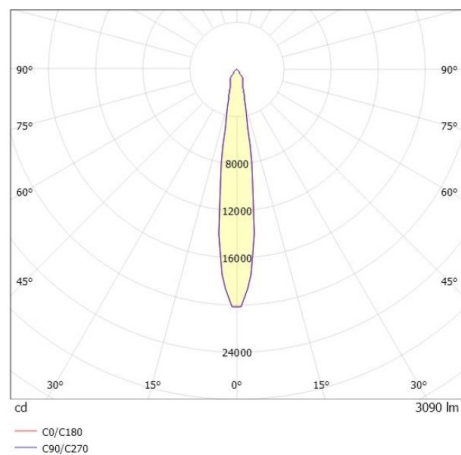

SHOP STAR LEAN

608-003011224050v2

SHOPSTAR LEAN TRACK TRACK SPOTLIGHT WITH 3 PH ADAPTER made of aluminium, white, similar to RAL 9016,high-efficiently vacuum deposited aluminium reflector without safety glass beam 15°, light output direct, swiveling 350, tilting 90, with converter, max. 700mA, dimmability: not dimmable, adapter/ceiling base white, IP20

DRAWING

TECHNICAL DETAILS

System perform. [W]	27
Bulb type	LED
Luminous flux [lm]	3090
Current sec. [mA]	700
Colour temp. [K]	4000K
CRI	>90
Optics	aluminium reflector without protection glass
Designer	INHOUSE
Converter	with converter
Dimming	not dimmable
Light output	direct
Beam angle [°]	15°
Voltage [V]	220-240V 50/60Hz
Material	aluminium
Length [mm]	228
Height [mm]	150
Diameter [mm]	95
IP protection class	IP20
Voltage class	protection cl. II
Net weight [kg]	0,91
Colour lamp	white
RAL	9016
Colour adapter/ceiling base	white
EAN-Number	9010870129252
Lifetime [h]	L80 B10 50 000
Energy efficiency cl.	D
No. of luminaires B16A	50

LIGHT DISTRIBUTION CURVE

The values are rated values. Power and luminous flux are initially subject to a tolerance of +/- 10%. Colour temperature tolerance: +/- 150 K. The values apply to an ambient temperature of 25°C unless otherwise specified.