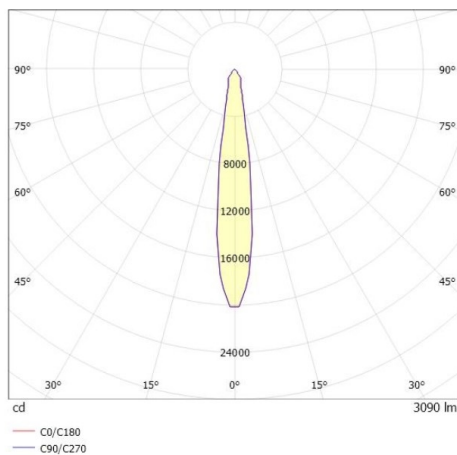

SHOP STAR LEAN

608-00301122405pv2

SHOPSTAR LEAN TRACK TRACK SPOTLIGHT WITH 3 PH ADAPTER made of aluminium, white, similar to RAL 9016,high-efficiently vacuum deposited aluminium reflector without safety glass beam 15°, light output direct, swiveling 350, tilting 90, with converter, max. 700mA, dimmability: Pulse-DALI, adapter/ceiling base white, IP20

DRAWING

LIGHT DISTRIBUTION CURVE

TECHNICAL DETAILS

System perform. [W]	27
Bulb type	LED
Luminous flux [lm]	3090
Current sec. [mA]	700
Colour temp. [K]	4000K
CRI	>90
Optics	aluminium reflector without protection glass
Designer	INHOUSE
Converter	with converter
Light output	direct
Beam angle [°]	15°
Voltage [V]	220-240V 50/60Hz
Material	aluminium
Length [mm]	253
Height [mm]	150
Diameter [mm]	95
IP protection class	IP20
Voltage class	protection cl. II
Net weight [kg]	0,95
Colour lamp	white
RAL	9016
Colour adapter/ceiling base	white
EAN-Number	9010870129245
Lifetime [h]	L80 B10 50 000
Energy efficiency cl.	D
No. of luminaires B16A	50