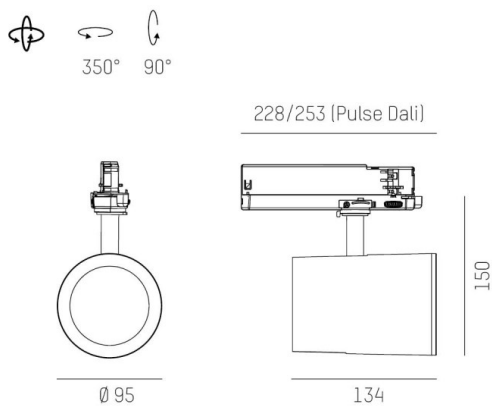

SHOP STAR LEAN

608-00301122405pv2

SHOPSTAR LEAN TRACK TRACK SPOTLIGHT WITH 3 PH ADAPTER made of aluminium, white, similar to RAL 9016,high-efficiently vacuum deposited aluminium reflector without safety glass beam 15°, light output direct, swiveling 350, tilting 90, with converter, max. 700mA, dimmability: Pulse-DALI, adapter/ceiling base white, IP20

DRAWING

LIGHT DISTRIBUTION CURVE

TECHNICAL DETAILS

System perform. [W]	27
Bulb type	LED
Luminous flux [lm]	3090
Current sec. [mA]	700
Colour temp. [K]	4000K
CRI	>90
Optics	aluminium reflector without protection glass
Designer	INHOUSE
Converter	with converter
Light output	direct
Beam angle [°]	15°
Voltage [V]	220-240V 50/60Hz
Material	aluminium
Length [mm]	253
Height [mm]	150
Diameter [mm]	95
IP protection class	IP20
Voltage class	protection cl. II
Net weight [kg]	0,95
Colour lamp	white
RAL	9016
Colour adapter/ceiling base	white
EAN-Number	9010870129245
Lifetime [h]	L80 B10 50 000
Energy efficiency cl.	D
No. of luminaires B16A	50