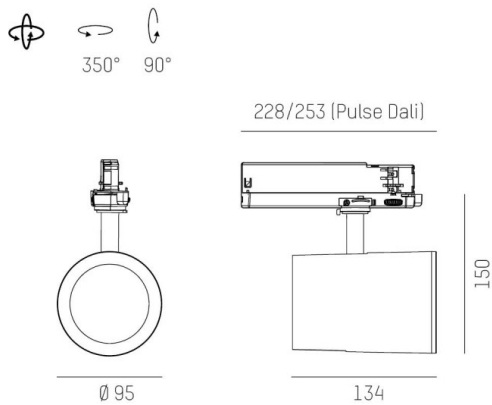

SHOP STAR LEAN

608-003011224060v2

SHOPSTAR LEAN TRACK TRACK SPOTLIGHT WITH 3 PH ADAPTER made of aluminium, black, similar to RAL 9005,high-efficiently vacuum deposited aluminium reflector without safety glass beam 15°, light output direct, swiveling 350, tilting 90, with converter, max. 700mA, dimmability: not dimmable, adapter/ceiling base black, IP20

DRAWING

TECHNICAL DETAILS

System perform. [W]	27
Bulb type	LED
Luminous flux [lm]	3090
Current sec. [mA]	700
Colour temp. [K]	4000K
CRI	>90
Optics	aluminium reflector without protection glass
Designer	INHOUSE
Converter	with converter
Dimming	not dimmable
Light output	direct
Beam angle [°]	15°
Voltage [V]	220-240V 50/60Hz
Material	aluminium
Length [mm]	228
Height [mm]	150
Diameter [mm]	95
IP protection class	IP20
Voltage class	protection cl. II
Net weight [kg]	0,95
Colour lamp	black
RAL	9005
Colour adapter/ceiling base	black
EAN-Number	9010870129276
Lifetime [h]	L80 B10 50 000
Energy efficiency cl.	D
No. of luminaires B16A	50

LIGHT DISTRIBUTION CURVE

The values are rated values. Power and luminous flux are initially subject to a tolerance of +/- 10%. Colour temperature tolerance: +/- 150 K. The values apply to an ambient temperature of 25°C unless otherwise specified.