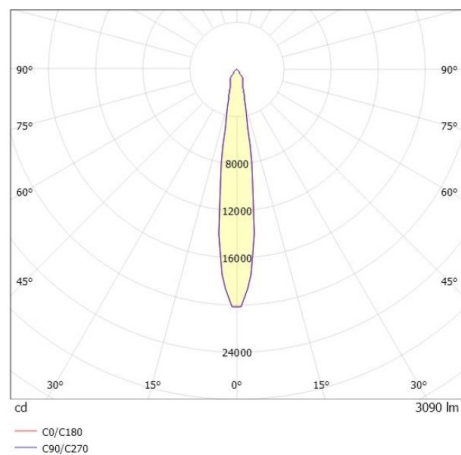

SHOP STAR LEAN

608-003011224060v2

SHOPSTAR LEAN TRACK TRACK SPOTLIGHT WITH 3 PH ADAPTER made of aluminium, black, similar to RAL 9005,high-efficiently vacuum deposited aluminium reflector without safety glass beam 15°, light output direct, swiveling 350, tilting 90, with converter, max. 700mA, dimmability: not dimmable, adapter/ceiling base black, IP20

DRAWING

TECHNICAL DETAILS

System perform. [W]	27
Bulb type	LED
Luminous flux [lm]	3090
Current sec. [mA]	700
Colour temp. [K]	4000K
CRI	>90
Optics	aluminium reflector without protection glass
Designer	INHOUSE
Converter	with converter
Dimming	not dimmable
Light output	direct
Beam angle [°]	15°
Voltage [V]	220-240V 50/60Hz
Material	aluminium
Length [mm]	228
Height [mm]	150
Diameter [mm]	95
IP protection class	IP20
Voltage class	protection cl. II
Net weight [kg]	0,95
Colour lamp	black
RAL	9005
Colour adapter/ceiling base	black
EAN-Number	9010870129276
Lifetime [h]	L80 B10 50 000
Energy efficiency cl.	D
No. of luminaires B16A	50

LIGHT DISTRIBUTION CURVE

The values are rated values. Power and luminous flux are initially subject to a tolerance of +/- 10%. Colour temperature tolerance: +/- 150 K. The values apply to an ambient temperature of 25°C unless otherwise specified.