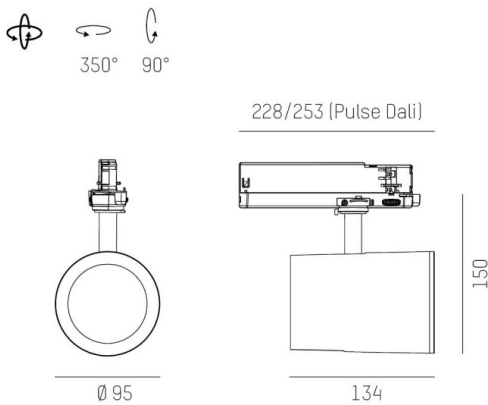

SHOP STAR LEAN

608-003011243040v2

SHOPSTAR LEAN TRACK TRACK SPOTLIGHT WITH 3 PH ADAPTER made of aluminium, grey, similar to RAL 9006, high-efficiently vacuum deposited aluminium reflector without safety glass beam 15°, light output direct, swiveling 350, tilting 90, with converter, max. 700mA, dimmability: not dimmable, adapter/ceiling base grey, IP20

DRAWING

TECHNICAL DETAILS

System perform. [W]	27
Bulb type	LED
Luminous flux [lm]	2970
Current sec. [mA]	700
Colour temp. [K]	2700K
CRI	PREMIUM>90
Optics	aluminium reflector without protection glass
Designer	INHOUSE
Converter	with converter
Dimming	not dimmable
Light output	direct
Beam angle [°]	15°
Voltage [V]	220-240V 50/60Hz
Material	aluminium
Length [mm]	228
Height [mm]	150
Diameter [mm]	95
IP protection class	IP20
Voltage class	protection cl. II
Net weight [kg]	0,91
Colour lamp	grey
RAL	9006
Colour adapter/ceiling base	grey
EAN-Number	9010870130180
Lifetime [h]	L80 B10 50 000
Energy efficiency cl.	E
No. of luminaires B16A	36

LIGHT DISTRIBUTION CURVE

The values are rated values. Power and luminous flux are initially subject to a tolerance of +/- 10%. Colour temperature tolerance: +/- 150 K. The values apply to an ambient temperature of 25°C unless otherwise specified.