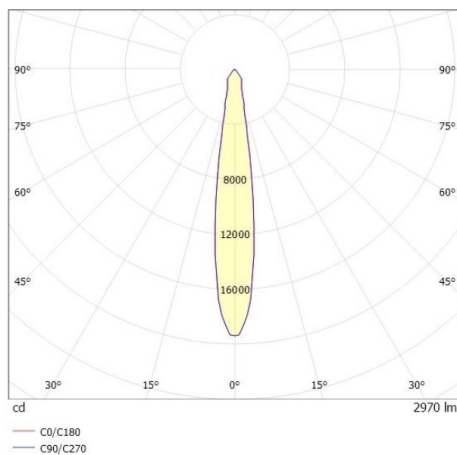

SHOP STAR LEAN

608-003011243040v2

SHOPSTAR LEAN TRACK TRACK SPOTLIGHT WITH 3 PH ADAPTER made of aluminium, grey, similar to RAL 9006, high-efficiently vacuum deposited aluminium reflector without safety glass beam 15°, light output direct, swiveling 350, tilting 90, with converter, max. 700mA, dimmability: not dimmable, adapter/ceiling base grey, IP20

DRAWING

TECHNICAL DETAILS

System perform. [W]	27
Bulb type	LED
Luminous flux [lm]	2970
Current sec. [mA]	700
Colour temp. [K]	2700K
CRI	PREMIUM>90
Optics	aluminium reflector without protection glass
Designer	INHOUSE
Converter	with converter
Dimming	not dimmable
Light output	direct
Beam angle [°]	15°
Voltage [V]	220-240V 50/60Hz
Material	aluminium
Length [mm]	228
Height [mm]	150
Diameter [mm]	95
IP protection class	IP20
Voltage class	protection cl. II
Net weight [kg]	0,91
Colour lamp	grey
RAL	9006
Colour adapter/ceiling base	grey
EAN-Number	9010870130180
Lifetime [h]	L80 B10 50 000
Energy efficiency cl.	E
No. of luminaires B16A	36

LIGHT DISTRIBUTION CURVE

The values are rated values. Power and luminous flux are initially subject to a tolerance of +/- 10%. Colour temperature tolerance: +/- 150 K. The values apply to an ambient temperature of 25°C unless otherwise specified.