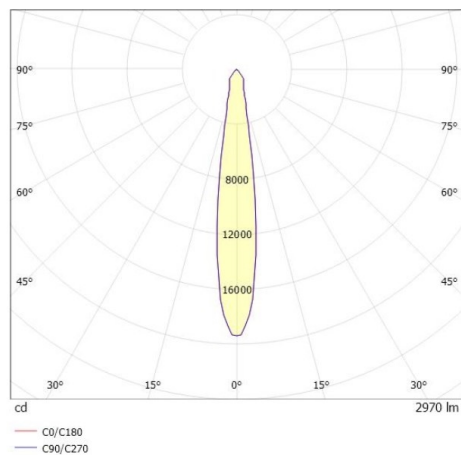

SHOP STAR LEAN

608-003011243050v2

SHOPSTAR LEAN TRACK TRACK SPOTLIGHT WITH 3 PH ADAPTER made of aluminium, white, similar to RAL 9016,high-efficiently vacuum deposited aluminium reflector without safety glass beam 15°, light output direct, swiveling 350, tilting 90, with converter, max. 700mA, dimmability: not dimmable, adapter/ceiling base white, IP20

DRAWING

TECHNICAL DETAILS

System perform. [W]	27
Bulb type	LED
Luminous flux [lm]	2970
Current sec. [mA]	700
Colour temp. [K]	2700K
CRI	PREMIUM>90
Optics	aluminium reflector without protection glass
Designer	INHOUSE
Converter	with converter
Dimming	not dimmable
Light output	direct
Beam angle [°]	15°
Voltage [V]	220-240V 50/60Hz
Material	aluminium
Length [mm]	228
Height [mm]	150
Diameter [mm]	95
IP protection class	IP20
Voltage class	protection cl. II
Net weight [kg]	0,91
Colour lamp	white
RAL	9016
Colour adapter/ceiling base	white
EAN-Number	9010870130203
Lifetime [h]	L80 B10 50 000
Energy efficiency cl.	E
No. of luminaires B16A	50

LIGHT DISTRIBUTION CURVE

The values are rated values. Power and luminous flux are initially subject to a tolerance of +/- 10%. Colour temperature tolerance: +/- 150 K. The values apply to an ambient temperature of 25°C unless otherwise specified.