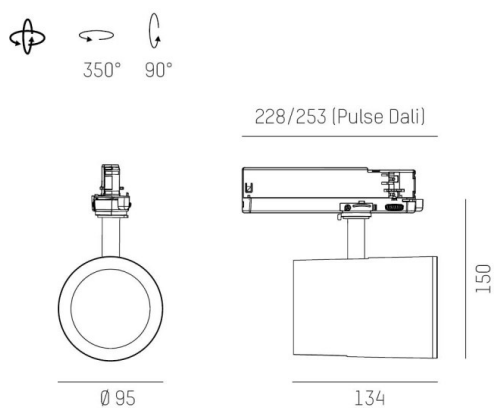

SHOP STAR LEAN

608-003011243050v2

SHOPSTAR LEAN TRACK TRACK SPOTLIGHT WITH 3 PH ADAPTER made of aluminium, white, similar to RAL 9016,high-efficiently vacuum deposited aluminium reflector without safety glass beam 15°, light output direct, swiveling 350, tilting 90, with converter, max. 700mA, dimmability: not dimmable, adapter/ceiling base white, IP20

DRAWING

TECHNICAL DETAILS

System perform. [W]	27
Bulb type	LED
Luminous flux [lm]	2970
Current sec. [mA]	700
Colour temp. [K]	2700K
CRI	PREMIUM>90
Optics	aluminium reflector without protection glass
Designer	INHOUSE
Converter	with converter
Dimming	not dimmable
Light output	direct
Beam angle [°]	15°
Voltage [V]	220-240V 50/60Hz
Material	aluminium
Length [mm]	228
Height [mm]	150
Diameter [mm]	95
IP protection class	IP20
Voltage class	protection cl. II
Net weight [kg]	0,91
Colour lamp	white
RAL	9016
Colour adapter/ceiling base	white
EAN-Number	9010870130203
Lifetime [h]	L80 B10 50 000
Energy efficiency cl.	E
No. of luminaires B16A	50

LIGHT DISTRIBUTION CURVE

The values are rated values. Power and luminous flux are initially subject to a tolerance of +/- 10%. Colour temperature tolerance: +/- 150 K. The values apply to an ambient temperature of 25°C unless otherwise specified.