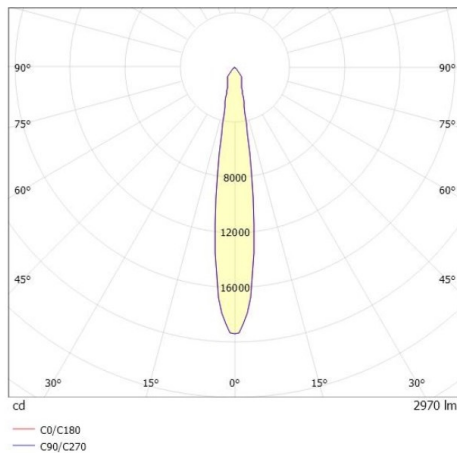

SHOP STAR LEAN

608-00301124305pv2

SHOPSTAR LEAN TRACK TRACK SPOTLIGHT WITH 3 PH ADAPTER made of aluminium, white, similar to RAL 9016,high-efficiently vacuum deposited aluminium reflector without safety glass beam 15°, light output direct, swiveling 350, tilting 90, with converter, max. 700mA, dimmability: Pulse-DALI, adapter/ceiling base white, IP20

DRAWING

LIGHT DISTRIBUTION CURVE

TECHNICAL DETAILS

System perform. [W]	27
Bulb type	LED
Luminous flux [lm]	2970
Current sec. [mA]	700
Colour temp. [K]	2700K
CRI	PREMIUM>90
Optics	aluminium reflector without protection glass
Designer	INHOUSE
Converter	with converter
Light output	direct
Beam angle [°]	15°
Voltage [V]	220-240V 50/60Hz
Material	aluminium
Length [mm]	253
Height [mm]	150
Diameter [mm]	95
IP protection class	IP20
Voltage class	protection cl. II
Net weight [kg]	0,95
Colour lamp	white
RAL	9016
Colour adapter/ceiling base	white
EAN-Number	9010870130197
Lifetime [h]	L80 B10 50 000
Energy efficiency cl.	E
No. of luminaires B16A	50

The values are rated values. Power and luminous flux are initially subject to a tolerance of +/- 10%. Colour temperature tolerance: +/- 150 K. The values apply to an ambient temperature of 25°C unless otherwise specified.