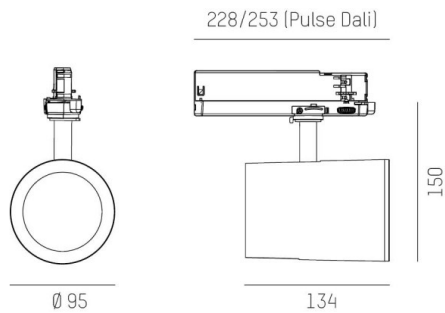

SHOP STAR LEAN

608-00301124305pv2

SHOPSTAR LEAN TRACK TRACK SPOTLIGHT WITH 3 PH ADAPTER made of aluminium, white, similar to RAL 9016,high-efficiently vacuum deposited aluminium reflector without safety glass beam 15°, light output direct, swiveling 350, tilting 90, with converter, max. 700mA, dimmability: Pulse-DALI, adapter/ceiling base white, IP20

DRAWING

LIGHT DISTRIBUTION CURVE

TECHNICAL DETAILS

System perform. [W]	27
Bulb type	LED
Luminous flux [lm]	2970
Current sec. [mA]	700
Colour temp. [K]	2700K
CRI	PREMIUM>90
Optics	aluminium reflector without protection glass
Designer	INHOUSE
Converter	with converter
Light output	direct
Beam angle [°]	15°
Voltage [V]	220-240V 50/60Hz
Material	aluminium
Length [mm]	253
Height [mm]	150
Diameter [mm]	95
IP protection class	IP20
Voltage class	protection cl. II
Net weight [kg]	0,95
Colour lamp	white
RAL	9016
Colour adapter/ceiling base	white
EAN-Number	9010870130197
Lifetime [h]	L80 B10 50 000
Energy efficiency cl.	E
No. of luminaires B16A	50