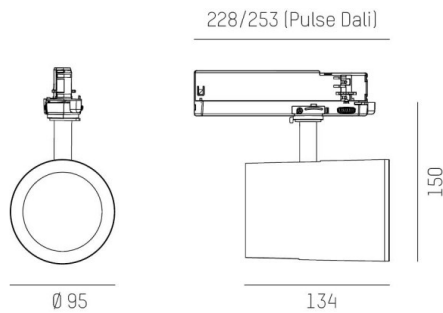

SHOP STAR LEAN

608-00301124904pv2

SHOPSTAR LEAN TRACK TRACK SPOTLIGHT WITH 3 PH ADAPTER made of aluminium, grey, similar to RAL 9006, high-efficiently vacuum deposited aluminium reflector without safety glass beam 15°, light output direct, swiveling 350, tilting 90, with converter, max. 700mA, dimmability: Pulse-DALI, adapter/ceiling base grey, IP20

DRAWING

LIGHT DISTRIBUTION CURVE

TECHNICAL DETAILS

System perform. [W]	27
Bulb type	LED
Luminous flux [lm]	2790
Current sec. [mA]	700
Colour temp. [K]	3000K
CRI	PREMIUM>90
Optics	aluminium reflector without protection glass
Designer	INHOUSE
Converter	with converter
Light output	direct
Beam angle [°]	15°
Voltage [V]	220-240V 50/60Hz
Material	aluminium
Length [mm]	253
Height [mm]	150
Diameter [mm]	95
IP protection class	IP20
Voltage class	protection cl. II
Net weight [kg]	0,95
Colour lamp	grey
RAL	9006
Colour adapter/ceiling base	grey
EAN-Number	9010870128262
Lifetime [h]	L80 B10 50 000
Energy efficiency cl.	E
No. of luminaires B16A	50