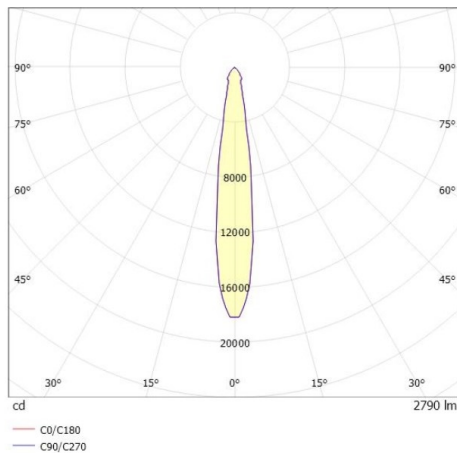

SHOP STAR LEAN

608-00301124904pv2

SHOPSTAR LEAN TRACK TRACK SPOTLIGHT WITH 3 PH ADAPTER made of aluminium, grey, similar to RAL 9006, high-efficiently vacuum deposited aluminium reflector without safety glass beam 15°, light output direct, swiveling 350, tilting 90, with converter, max. 700mA, dimmability: Pulse-DALI, adapter/ceiling base grey, IP20

DRAWING

LIGHT DISTRIBUTION CURVE

TECHNICAL DETAILS

System perform. [W]	27
Bulb type	LED
Luminous flux [lm]	2790
Current sec. [mA]	700
Colour temp. [K]	3000K
CRI	PREMIUM>90
Optics	aluminium reflector without protection glass
Designer	INHOUSE
Converter	with converter
Light output	direct
Beam angle [°]	15°
Voltage [V]	220-240V 50/60Hz
Material	aluminium
Length [mm]	253
Height [mm]	150
Diameter [mm]	95
IP protection class	IP20
Voltage class	protection cl. II
Net weight [kg]	0,95
Colour lamp	grey
RAL	9006
Colour adapter/ceiling base	grey
EAN-Number	9010870128262
Lifetime [h]	L80 B10 50 000
Energy efficiency cl.	E
No. of luminaires B16A	50