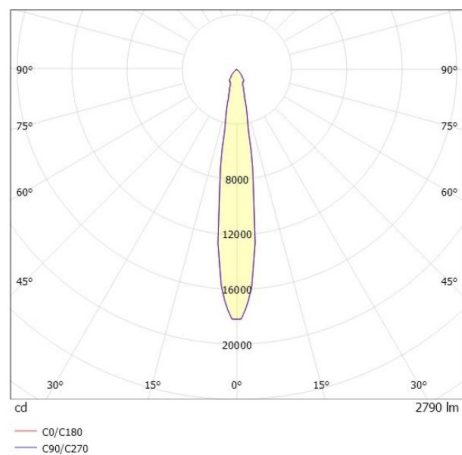

SHOP STAR LEAN

608-003011249050v2

SHOPSTAR LEAN TRACK TRACK SPOTLIGHT WITH 3 PH ADAPTER made of aluminium, white, similar to RAL 9016,high-efficiently vacuum deposited aluminium reflector without safety glass beam 15°, light output direct, swiveling 350, tilting 90, with converter, max. 700mA, dimmability: not dimmable, adapter/ceiling base white, IP20

DRAWING

TECHNICAL DETAILS

System perform. [W]	27
Bulb type	LED
Luminous flux [lm]	2790
Current sec. [mA]	700
Colour temp. [K]	3000K
CRI	PREMIUM>90
Optics	aluminium reflector without protection glass
Designer	INHOUSE
Converter	with converter
Dimming	not dimmable
Light output	direct
Beam angle [°]	15°
Voltage [V]	220-240V 50/60Hz
Material	aluminium
Length [mm]	228
Height [mm]	150
Diameter [mm]	95
IP protection class	IP20
Voltage class	protection cl. II
Net weight [kg]	0,91
Colour lamp	white
RAL	9016
Colour adapter/ceiling base	white
EAN-Number	9010870128293
Lifetime [h]	L80 B10 50 000
Energy efficiency cl.	E
No. of luminaires B16A	50

LIGHT DISTRIBUTION CURVE

The values are rated values. Power and luminous flux are initially subject to a tolerance of +/- 10%. Colour temperature tolerance: +/- 150 K. The values apply to an ambient temperature of 25°C unless otherwise specified.